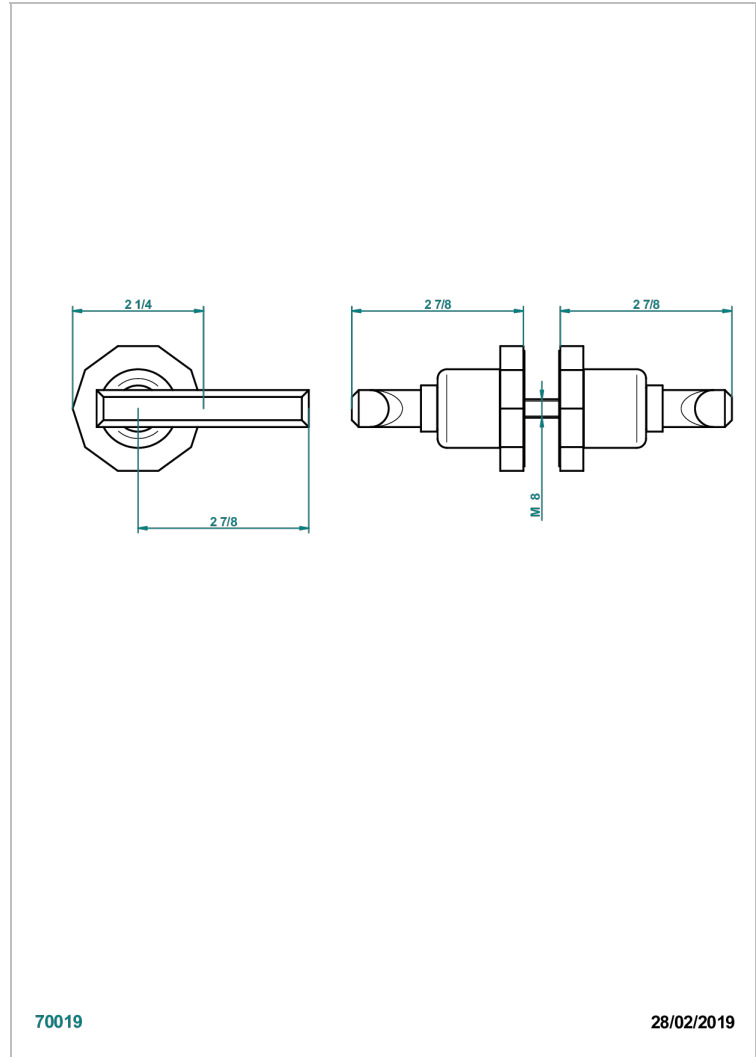

## CHARACTERISTIC

- Les Ondes with lever
- Pair of large door knobs