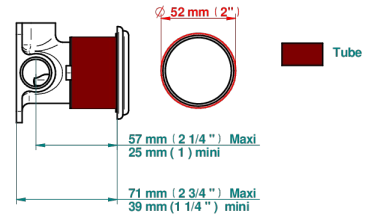

70015

21/06/2019

CHARACTERISTIC

- Duomo Crystal
- Trim only for wall mixer on rosette

RELATED SKU'S

- Ref. G00-6540A/US Built-in part for wall mounted flush fit shower mixer 2 inlets 1/2" -1 outlet 1/2" -US model

AVAILABLE FINITIONS

Black ceram - D30	Copper antique matt, coated - H07	Matt Umber PVD - H67	Matt graphite PVD - H65	Soft gold - F30
Blush PVD - H62	Gold color PVD - H52	Matt blush PVD - H60	Matt nickel (American satin) - C01	Soft matt gold - F31
Brass color PVD - H49	Gold mat - F07	Matt brass color PVD - H50	Matt nickel color PVD - H56	Umber PVD - H66
Brown bronze color PVD - F33	Gold polished - F01	Matt brown bronze color PVD - F34	Nickel antique / Sovereign - H28	
Chrome polished - A02	Graphite PVD - H64	Matt chrome (American satin) - C02	Nickel color PVD - H55	
Chrome polished / gold polished - G02	Light coated bronze - D01	Matt gold color PVD - H53	Nickel polished - B01