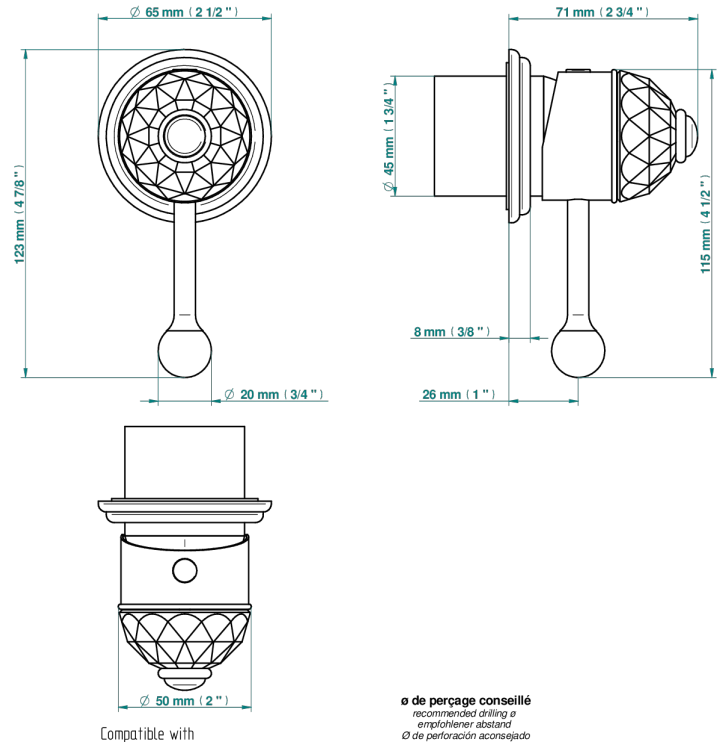

DUOMO CRYSTAL

U4F-6540RB

Trim only for wall mixer on rosette

Compatible with