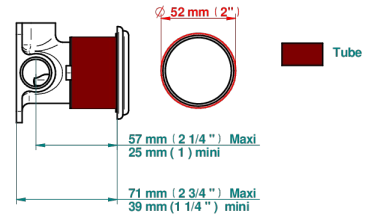

70015

21/06/2019

CHARACTERISTIC

- Mandarine Cristallia Diamant
- Trim only for wall mixer on rosette

RELATED SKU'S

- Ref. G00-6540A/US Built-in part for wall mounted flush fit shower mixer 2 inlets 1/2" -1 outlet 1/2" -US model

AVAILABLE FINITIONS

Black ceram - D30	Copper antique matt, coated - H07	Matt Umber PVD - H67	Matt graphite PVD - H65	Soft gold - F30
Blush PVD - H62	Gold color PVD - H52	Matt blush PVD - H60	Matt nickel (American satin) - C01	Soft matt gold - F31
Brass color PVD - H49	Gold mat - F07	Matt brass color PVD - H50	Matt nickel color PVD - H56	Umber PVD - H66
Brown bronze color PVD - F33	Gold polished - F01	Matt brown bronze color PVD - F34	Nickel antique / Sovereign - H28	
Chrome polished - A02	Graphite PVD - H64	Matt chrome (American satin) - C02	Nickel color PVD - H55	
Chrome polished / gold polished - G02	Light coated bronze - D01	Matt gold color PVD - H53	Nickel polished - B01