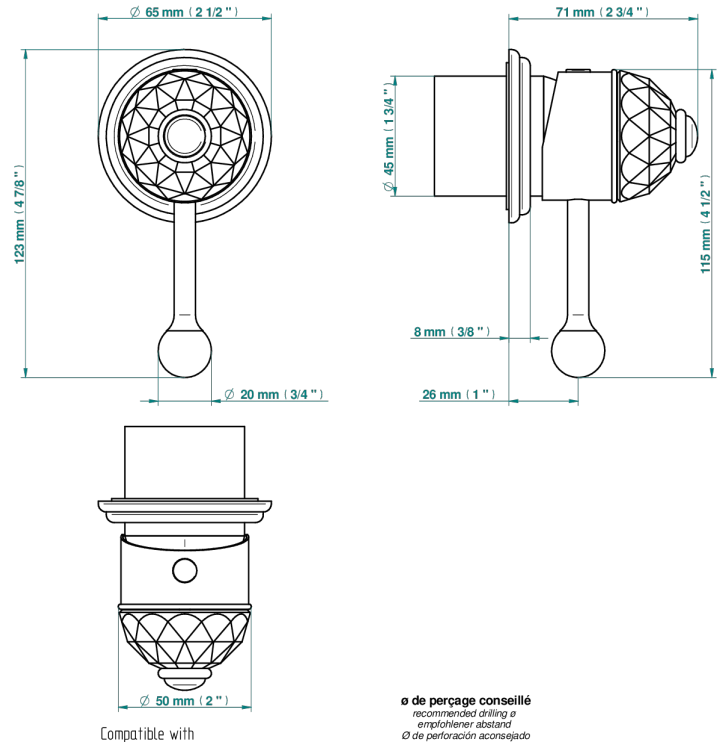

MANDARINE CRISTALLIA DIAMANT

U1K-6540RB

Trim only for wall mixer on rosette

THG
PARIS

Compatible with