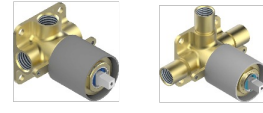

6540A
6540A/W

6540A/US