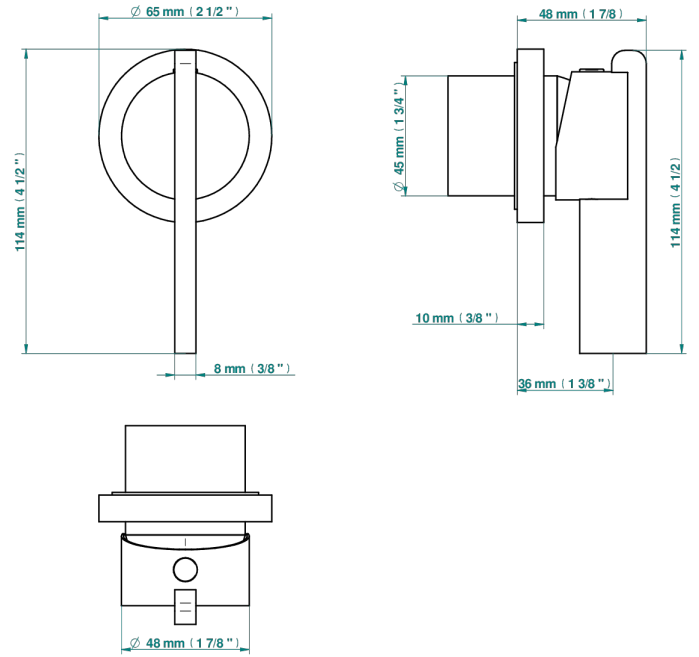

LE 11 CON MANETAS

U2B-6540RB

Trim only for wall mixer on rosette

THG®
PARIS

Compatible with