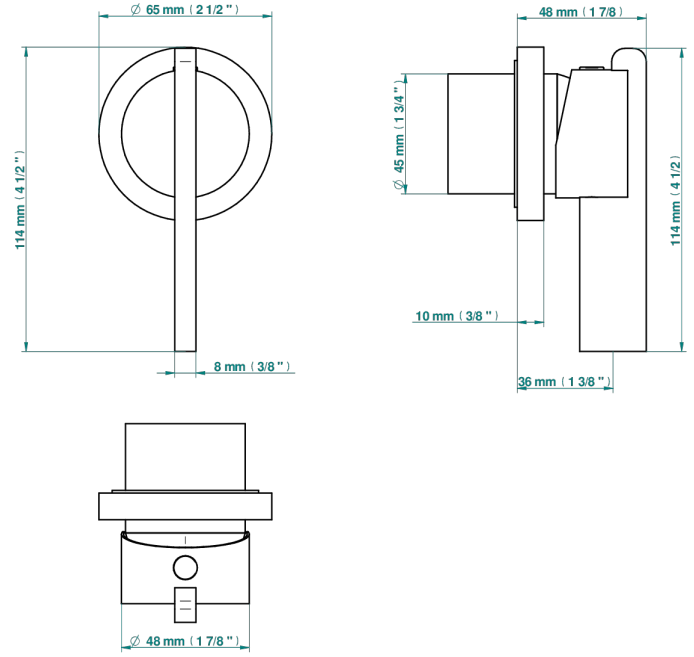

LE 11 WITH LEVER HANDLES

U2B-6540RB

Trim only for wall mixer on rosette

Compatible with

70013

18/06/2019

CHARACTERISTIC

- Le 11 with lever handles
- Trim only for wall mixer on rosette

RELATED SKU'S

- Ref. G00-6540A/US Built-in part for wall mounted flush fit shower mixer 2 inlets 1/2" -1 outlet 1/2" -US model

AVAILABLE FINITIONS

Black ceram - D30

Blush PVD - H62

Brass color PVD - H49

Brown bronze color PVD - F33

Chrome polished - A02

Chrome polished / gold polished -

G02

Copper antique matt, coated - H07

Gold color PVD - H52

Gold mat - F07

Gold polished - F01

Graphite PVD - H64

Light coated bronze - D01

Matt Umber PVD - H67

Matt blush PVD - H60

Matt brass color PVD - H50

Matt brown bronze color PVD - F34

Matt chrome (American satin) - C02

Matt gold color PVD - H53

Matt graphite PVD - H65

Matt nickel (American satin) - C01

Matt nickel color PVD - H56

Nickel antique / Sovereign - H28

Nickel color PVD - H55

Nickel polished - B01

Soft gold - F30

Soft matt gold - F31

Umber PVD - H66