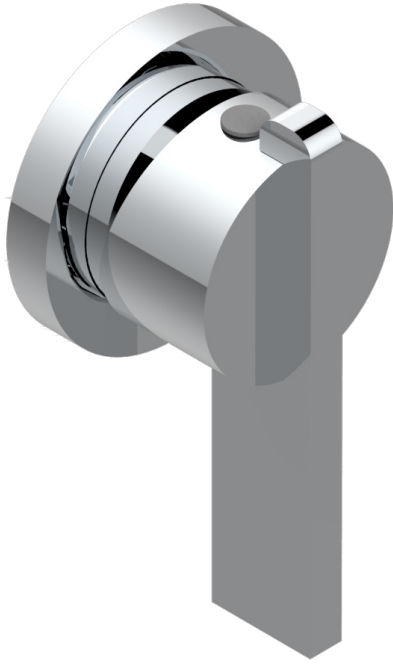

LE 11 WITH LEVER HANDLES

U2B-6540RB

Trim only for wall mixer on rosette

Compatible with

70013

18/06/2019

CHARACTERISTIC

- Le 11 with lever handles
- Trim only for wall mixer on rosette

RELATED SKU'S

- Ref. G00-6540A/US Built-in part for wall mounted flush fit shower mixer 2 inlets 1/2" -1 outlet 1/2" -US model

AVAILABLE FINITIONS

Black ceram - D30

Blush PVD - H62

Brass color PVD - H49

Brown bronze color PVD - F33

Chrome polished - A02

Chrome polished / gold polished -

G02

Copper antique matt, coated - H07

Gold color PVD - H52

Gold mat - F07

Gold polished - F01

Graphite PVD - H64

Light coated bronze - D01

Matt Umber PVD - H67

Matt blush PVD - H60

Matt brass color PVD - H50

Matt brown bronze color PVD - F34

Matt chrome (American satin) - C02

Matt gold color PVD - H53

Matt graphite PVD - H65

Matt nickel (American satin) - C01

Matt nickel color PVD - H56

Nickel antique / Sovereign - H28

Nickel color PVD - H55

Nickel polished - B01

Soft gold - F30

Soft matt gold - F31

Umber PVD - H66