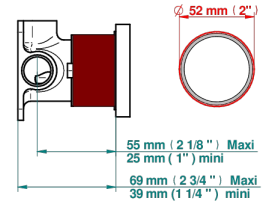

70013

18/06/2019

CHARACTERISTIC

- Le 11 with lever handles
- Trim only for wall mixer on rosette

RELATED SKU'S

- Ref. G00-6540A/US Built-in part for wall mounted flush fit shower mixer 2 inlets 1/2" -1 outlet 1/2" -US model

AVAILABLE FINITIONS

Black ceram - D30

Blush PVD - H62

Brass color PVD - H49

Brown bronze color PVD - F33

Chrome polished - A02

Chrome polished / gold polished -

G02

Copper antique matt, coated - H07

Gold color PVD - H52

Gold mat - F07

Gold polished - F01

Graphite PVD - H64

Light coated bronze - D01

Matt Umber PVD - H67

Matt blush PVD - H60

Matt brass color PVD - H50

Matt brown bronze color PVD - F34

Matt chrome (American satin) - C02

Matt gold color PVD - H53

Matt graphite PVD - H65

Matt nickel (American satin) - C01

Matt nickel color PVD - H56

Nickel antique / Sovereign - H28

Nickel color PVD - H55

Nickel polished - B01

Soft gold - F30

Soft matt gold - F31

Umber PVD - H66