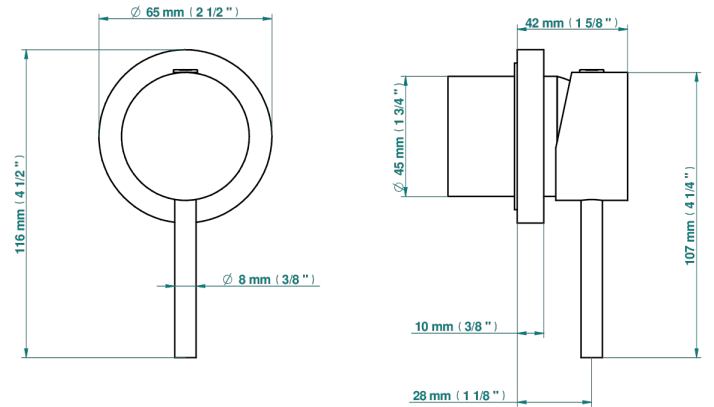

NEW PARADISE

U5P-6540RB

Trim only for wall mixer on rosette