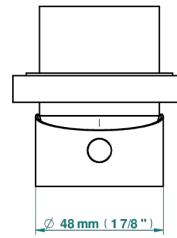

NEW PARADISE

U5P-6540RB

Trim only for wall mixer on rosette

Compatible with