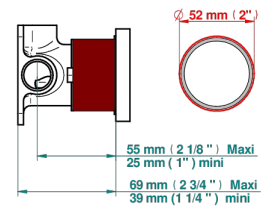

Tube

70011

13/06/2019

CHARACTERISTIC

- New Paradise
- Trim only for wall mixer on rosette

RELATED SKU'S

- Ref. G00-6540A/US Built-in part for wall mounted flush fit shower mixer 2 inlets 1/2" -1 outlet 1/2" -US model

AVAILABLE FINITIONS

Black ceram - D30
Blush PVD - H62
Brass color PVD - H49
Brown bronze color PVD - F33
Chrome polished - A02
Gold color PVD - H52

Gold mat - F07
Gold polished - F01
Graphite PVD - H64
Light coated bronze - D01
Matt Umber PVD - H67
Matt blush PVD - H60

Matt brass color PVD - H50
Matt brown bronze color PVD - F34
Matt chrome (American satin) - C02
Matt gold color PVD - H53
Matt graphite PVD - H65
Matt nickel (American satin) - C01

Matt nickel color PVD - H56
Nickel antique / Sovereign - H28
Nickel color PVD - H55
Nickel polished - B01
Soft matt gold - F31
Umber PVD - H66