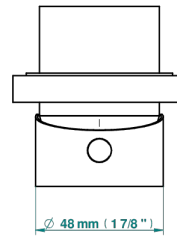

NEW PARADISE

U5P-6540RB

Trim only for wall mixer on rosette

Compatible with