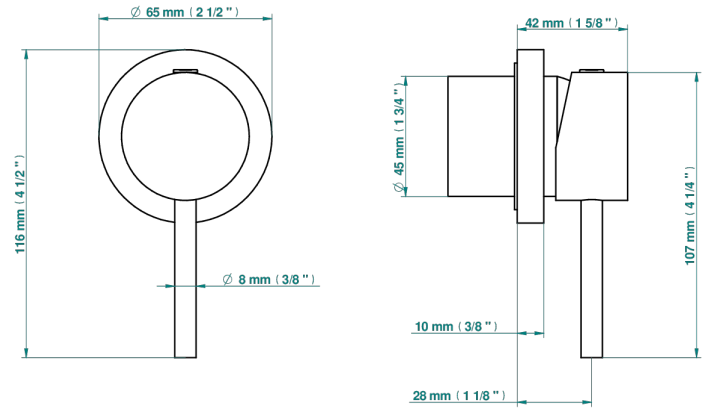

NEW PARADISE

U5P-6540RB

Trim only for wall mixer on rosette