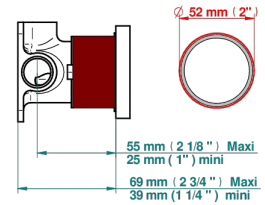

Tube

70011

13/06/2019

CHARACTERISTIC

- New Paradise
- Trim only for wall mixer on rosette

RELATED SKU'S

- Ref. G00-6540A Rough parts for wall mounted flush fit shower mixer 2 x 1/2" inlets 1 x 1/2" outlet

AVAILABLE FINITIONS

Antique nickel - H28
Black ceram - D30
Blush PVD - H62
Brass color PVD - H49
Brown bronze color PVD - F33
Gold color PVD - H52

Graphite PVD - H64
Lacquered light bronze - D01
Matt Umber PVD - H67
Matt blush PVD - H60
Matt brass color PVD - H50
Matt brown bronze color PVD - F34

Matt chrome - C02
Matt gold - F07
Matt gold color PVD - H53
Matt graphite PVD - H65
Matt nickel (color finish) - C01
Matt nickel color PVD - H56

Nickel color PVD - H55
Polished chrome (color finish) - A02
Polished gold (color finish) - F01
Polished nickel - B01
Soft matt gold - F31
Umber PVD - H66