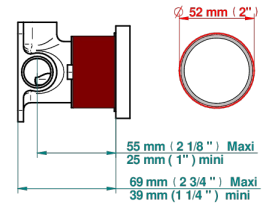

Tube

70011

13/06/2019

CHARACTERISTIC

- Yoko
- Trim only for wall mixer on rosette

RELATED SKU'S

- Ref. G00-6540A/US Built-in part for wall mounted flush fit shower mixer 2 inlets 1/2" -1 outlet 1/2" -US model

AVAILABLE FINITIONS

Black ceram - D30
Blush PVD - H62
Brass color PVD - H49
Brown bronze color PVD - F33
Chrome polished - A02
Gold color PVD - H52

Gold mat - F07
Gold polished - F01
Graphite PVD - H64
Light coated bronze - D01
Matt Umber PVD - H67
Matt blush PVD - H60

Matt brass color PVD - H50
Matt brown bronze color PVD - F34
Matt chrome (American satin) - C02
Matt gold color PVD - H53
Matt graphite PVD - H65
Matt nickel (American satin) - C01

Matt nickel color PVD - H56
Natural smoked Brass - A13
Nickel antique / Sovereign - H28
Nickel color PVD - H55
Nickel polished - B01
Soft gold - F30

Soft matt gold - F31
Umber PVD - H66