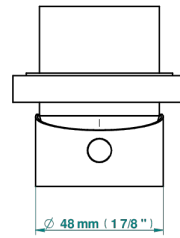

NANO CON MANETAS

G5B-6540RB

Trim only for wall mixer on rosette

THG®
PARIS

Compatible with

6540A
6540A/W

6540A/US