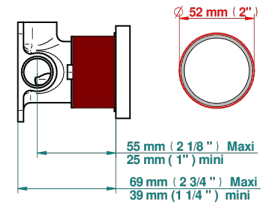

Tube

70011

13/06/2019

CHARACTERISTIC

- Nano with lever handles
- Trim only for wall mixer on rosette

RELATED SKU'S

- Ref. G00-6540A/US Built-in part for wall mounted flush fit shower mixer 2 inlets 1/2" -1 outlet 1/2" -US model

AVAILABLE FINITIONS

Black ceram - D30
Chrome polished - A02
Chrome polished / gold polished - G02
Gold mat - F07
Gold polished - F01
Matt chrome (American satin) - C02

Matt nickel (American satin) - C01
Nickel antique / Sovereign - H28
Nickel polished - B01
Soft gold - F30
Soft matt gold - F31