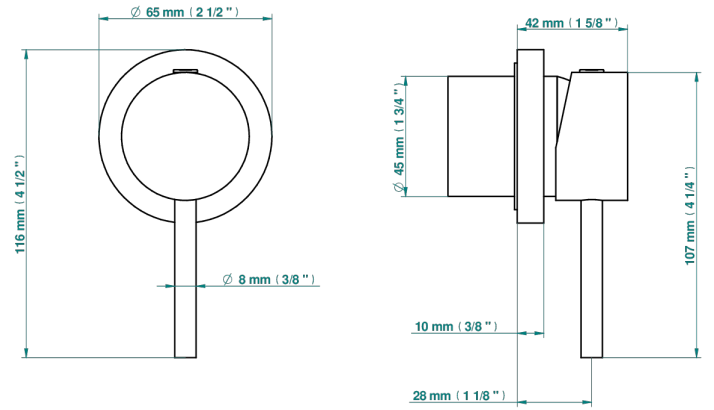

NANO WITH LEVER HANDLES

G5B-6540RB

Trim only for wall mixer on rosette