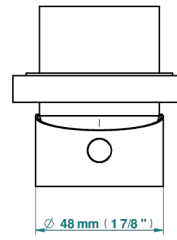

NANO WITH LEVER HANDLES

G5B-6540RB

Trim only for wall mixer on rosette

Compatible with

6540A
6540A/W

6540A/US