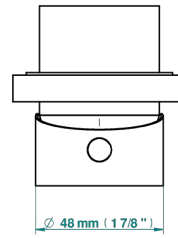

MONTAIGNE LEONARDO GREY MARBLE WITH LEVER HANDLES

G3U-6540RB

Trim only for wall mixer on rosette

Compatible with