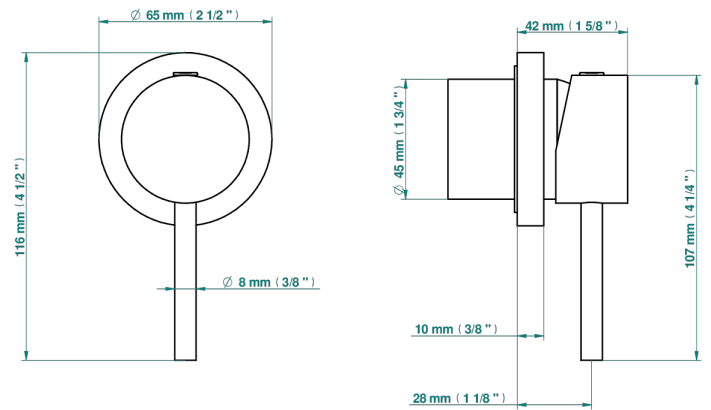

MONTAIGNE LEONARDO GREY MARBLE WITH LEVER HANDLES

G3U-6540RB

Trim only for wall mixer on rosette