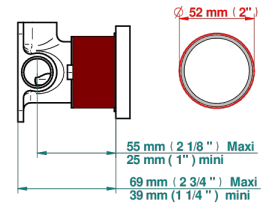

Tube

70011

13/06/2019

CHARACTERISTIC

- Montaigne Leonardo Grey marble with lever handles
- Trim only for wall mixer on rosette

RELATED SKU'S

- Ref. G00-6540A/US Built-in part for wall mounted flush fit shower mixer 2 inlets 1/2" -1 outlet 1/2" -US model

AVAILABLE FINITIONS

Black ceram - D30
Blush PVD - H62
Brass color PVD - H49
Brown bronze color PVD - F33
Chrome polished - A02
Chrome polished / gold polished - G02

Copper antique matt, coated - H07
Gold color PVD - H52
Gold mat - F07
Gold polished - F01
Graphite PVD - H64
Light coated bronze - D01

Matt Umber PVD - H67
Matt blush PVD - H60
Matt brass color PVD - H50
Matt brown bronze color PVD - F34
Matt chrome (American satin) - C02
Matt gold color PVD - H53

Matt graphite PVD - H65
Matt nickel (American satin) - C01
Matt nickel color PVD - H56
Nickel antique / Sovereign - H28
Nickel color PVD - H55
Nickel polished - B01

Soft gold - F30
Soft matt gold - F31
Umber PVD - H66