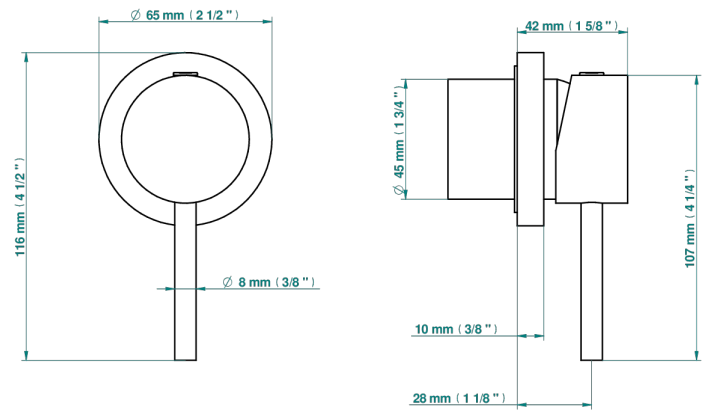

MONTAIGNE LEONARDO GREY MARBLE WITH LEVER HANDLES

G3U-6540RB

Trim only for wall mixer on rosette

Compatible with

Tube

70011

13/06/2019

CHARACTERISTIC

- Montaigne Leonardo Grey marble with lever handles
- Trim only for wall mixer on rosette

RELATED SKU'S

- Ref. G00-6540A/US Built-in part for wall mounted flush fit shower mixer 2 inlets 1/2" -1 outlet 1/2" -US model

AVAILABLE FINITIONS

Black ceram - D30
Blush PVD - H62
Brass color PVD - H49
Brown bronze color PVD - F33
Chrome polished - A02
Chrome polished / gold polished - G02

Copper antique matt, coated - H07
Gold color PVD - H52
Gold mat - F07
Gold polished - F01
Graphite PVD - H64
Light coated bronze - D01

Matt Umber PVD - H67
Matt blush PVD - H60
Matt brass color PVD - H50
Matt brown bronze color PVD - F34
Matt chrome (American satin) - C02
Matt gold color PVD - H53

Matt graphite PVD - H65
Matt nickel (American satin) - C01
Matt nickel color PVD - H56
Nickel antique / Sovereign - H28
Nickel color PVD - H55
Nickel polished - B01

Soft gold - F30
Soft matt gold - F31
Umber PVD - H66