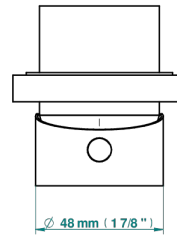

MONTAIGNE LEONARDO GREY MARBLE WITH LEVER HANDLES

G3U-6540RB

Trim only for wall mixer on rosette

Compatible with