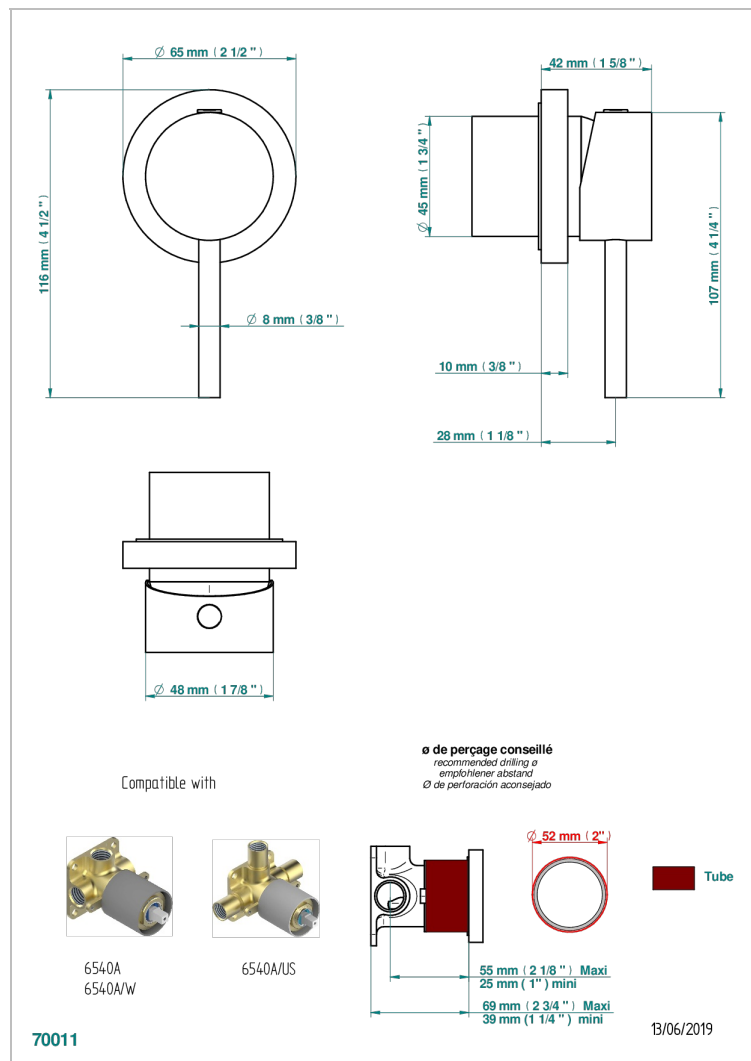

MONTAIGNE LEONARDO GREY MARBLE

G3T-6540RB

Trim only for wall mixer on rosette

CHARACTERISTIC

- Montaigne Leonardo Grey marble
- Trim only for wall mixer on rosette

RELATED SKU'S

- Ref. G00-6540A/US Built-in part for wall mounted flush fit shower mixer 2 inlets 1/2" -1 outlet 1/2" -US model