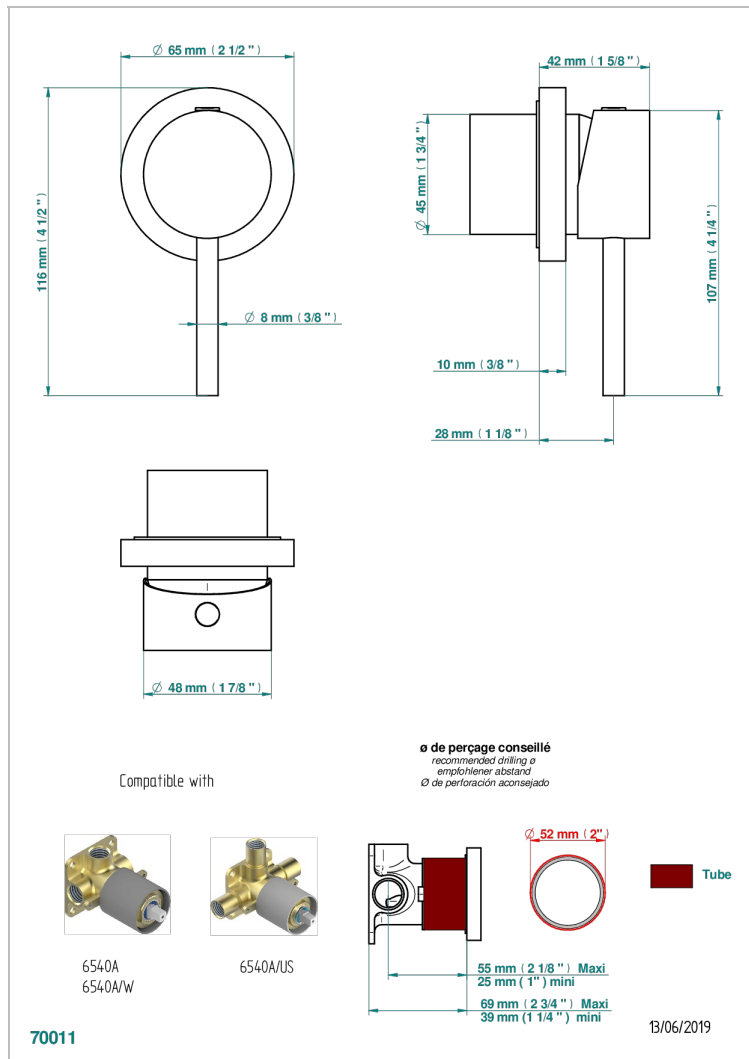

MONTAIGNE GRAND ANTIQUE MARBLE

G3R-6540RB

Trim only for wall mixer on rosette

CHARACTERISTIC

- Montaigne Grand Antique marble
- Trim only for wall mixer on rosette

RELATED SKU'S

- Ref. G00-6540A/US Built-in part for wall mounted flush fit shower mixer 2 inlets 1/2" -1 outlet 1/2" -US model