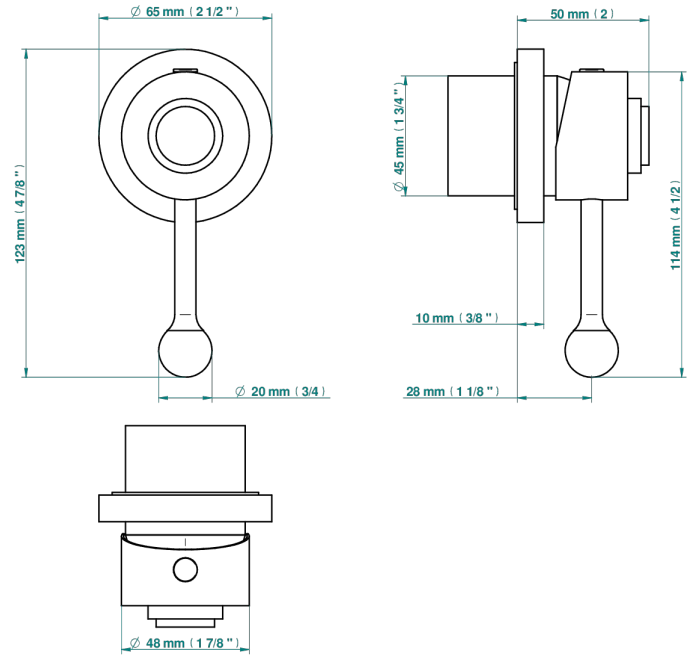

DIPLOMATE SMOOTH RINGS

U4A-6540RB

Trim only for wall mixer on rosette

Compatible with

6540A
6540A/W

6540A/US

Tube

70009

18/06/2019

CHARACTERISTIC

- Diplomat Smooth rings
- Trim only for wall mixer on rosette

RELATED SKU'S

- Ref. G00-6540A/US Built-in part for wall mounted flush fit shower mixer 2 inlets 1/2" -1 outlet 1/2" -US model