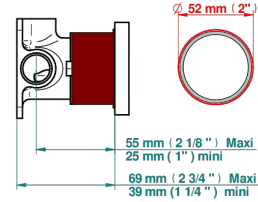

DIPLOMATE SMOOTH RINGS

U4A-6540RB

Trim only for wall mixer on rosette

Compatible with

6540A
6540A/W

6540A/US

Tube

70009

18/06/2019

CHARACTERISTIC

- Diplomat Smooth rings
- Trim only for wall mixer on rosette

RELATED SKU'S

- Ref. G00-6540A/US Built-in part for wall mounted flush fit shower mixer 2 inlets 1/2" -1 outlet 1/2" -US model