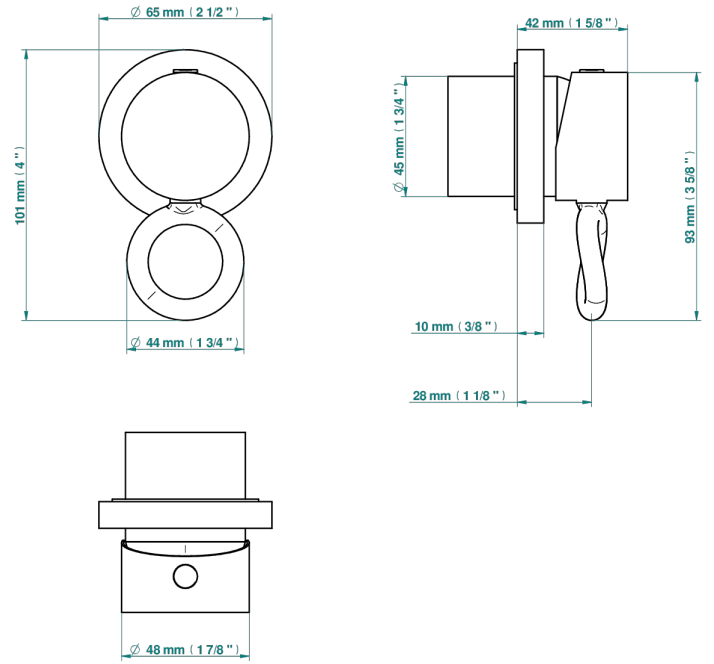

COLLECTION "O"

G4P-6540RB

Trim only for wall mixer on rosette

THG®
PARIS

Compatible with

6540A
6540A/W

6540A/US