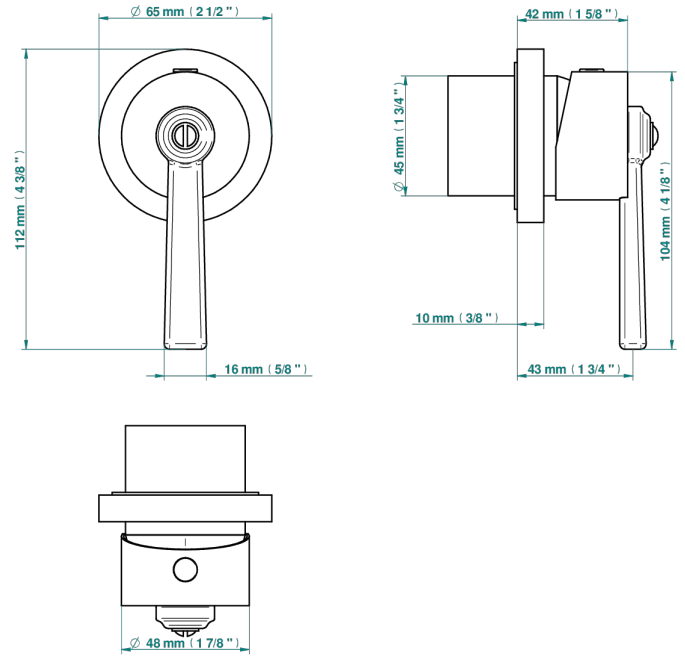

CLUB SAINT-GERMAIN WITH LEVER

G7J-6540RB

Trim only for wall mixer on rosette

Compatible with

Tube

70007

17/06/2019

CHARACTERISTIC

- Club Saint-Germain with lever
- Trim only for wall mixer on rosette

RELATED SKU'S

- Ref. G00-6540A Rough parts for wall mounted flush fit shower mixer 2 x 1/2" inlets 1 x 1/2" outlet

AVAILABLE FINITIONS

Antique nickel - H28
Black ceram - D30
Blush PVD - H62
Brass color PVD - H49
Brown bronze color PVD - F33
Gold color PVD - H52

Graphite PVD - H64
Lacquered light bronze - D01
Matt Umber PVD - H67
Matt blush PVD - H60
Matt brass color PVD - H50
Matt brown bronze color PVD - F34

Matt chrome - C02
Matt gold - F07
Matt gold color PVD - H53
Matt graphite PVD - H65
Matt nickel (color finish) - C01
Matt nickel color PVD - H56

Natural smoked Brass - A13
Nickel color PVD - H55
Polished chrome (color finish) - A02
Polished chrome / Polished gold (color finish) - G02
Polished gold (color finish) - F01
Polished nickel - B01

Soft gold - F30
Soft matt gold - F31
Umber PVD - H66