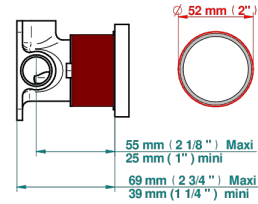

Tube

70007

17/06/2019

CHARACTERISTIC

- Club Saint-Germain with lever
- Trim only for wall mixer on rosette

RELATED SKU'S

- Ref. G00-6540A Rough parts for wall mounted flush fit shower mixer 2 x 1/2" inlets 1 x 1/2" outlet

AVAILABLE FINITIONS

Antique nickel - H28
Black ceram - D30
Blush PVD - H62
Brass color PVD - H49
Brown bronze color PVD - F33
Gold color PVD - H52

Graphite PVD - H64
Lacquered light bronze - D01
Matt Umber PVD - H67
Matt blush PVD - H60
Matt brass color PVD - H50
Matt brown bronze color PVD - F34

Matt chrome - C02
Matt gold - F07
Matt gold color PVD - H53
Matt graphite PVD - H65
Matt nickel (color finish) - C01
Matt nickel color PVD - H56

Natural smoked Brass - A13
Nickel color PVD - H55
Polished chrome (color finish) - A02
Polished chrome / Polished gold (color finish) - G02
Polished gold (color finish) - F01
Polished nickel - B01

Soft gold - F30
Soft matt gold - F31
Umber PVD - H66