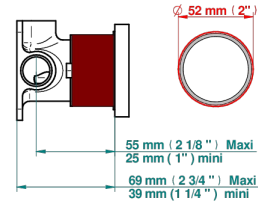

Tube

70007

17/06/2019

CHARACTERISTIC

- Club Saint-Germain
- Trim only for wall mixer on rosette

RELATED SKU'S

- Ref. G00-6540A/US Built-in part for wall mounted flush fit shower mixer 2 inlets 1/2" -1 outlet 1/2" -US model

AVAILABLE FINITIONS

Black ceram - D30

Blush PVD - H62

Brass color PVD - H49

Brown bronze color PVD - F33

Chrome polished - A02

Chrome polished / gold polished -

G02

Gold color PVD - H52

Gold mat - F07

Gold polished - F01

Graphite PVD - H64

Light coated bronze - D01

Matt Umber PVD - H67

Matt blush PVD - H60

Matt brass color PVD - H50

Matt brown bronze color PVD - F34

Matt chrome (American satin) - C02

Matt gold color PVD - H53

Matt graphite PVD - H65

Matt nickel (American satin) - C01

Matt nickel color PVD - H56

Natural smoked Brass - A13

Nickel antique / Sovereign - H28

Nickel color PVD - H55

Nickel polished - B01

Soft gold - F30

Soft matt gold - F31

Umber PVD - H66