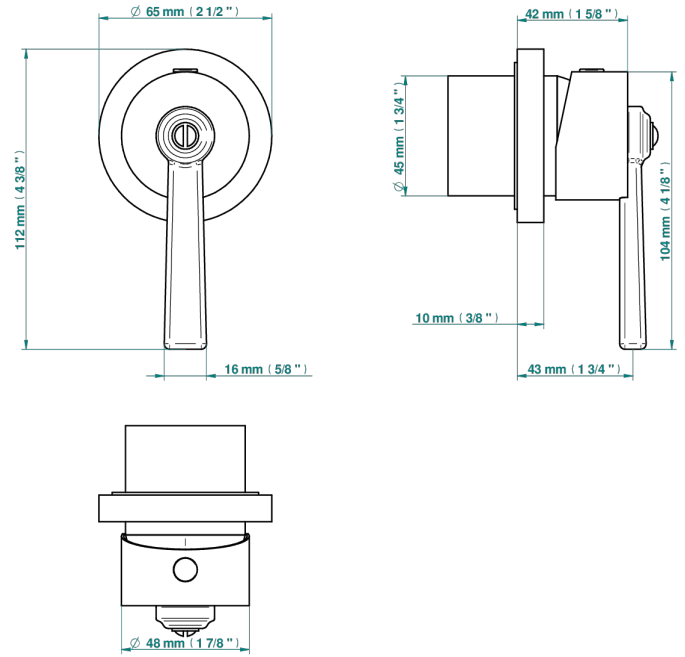

CLUB SAINT-GERMAIN

G7H-6540RB

Trim only for wall mixer on rosette

Compatible with

Tube

70007

17/06/2019

CHARACTERISTIC

- Club Saint-Germain
- Trim only for wall mixer on rosette

RELATED SKU'S

- Ref. G00-6540A Rough parts for wall mounted flush fit shower mixer 2 x 1/2" inlets 1 x 1/2" outlet

AVAILABLE FINITIONS

Antique nickel - H28
Black ceram - D30
Blush PVD - H62
Brass color PVD - H49
Brown bronze color PVD - F33
Gold color PVD - H52

Graphite PVD - H64
Lacquered light bronze - D01
Matt Umber PVD - H67
Matt blush PVD - H60
Matt brass color PVD - H50
Matt brown bronze color PVD - F34

Matt chrome - C02
Matt gold - F07
Matt gold color PVD - H53
Matt graphite PVD - H65
Matt nickel (color finish) - C01
Matt nickel color PVD - H56

Natural smoked Brass - A13
Nickel color PVD - H55
Polished chrome (color finish) - A02
Polished chrome / Polished gold (color finish) - G02
Polished gold (color finish) - F01
Polished nickel - B01

Soft gold - F30
Soft matt gold - F31
Umber PVD - H66