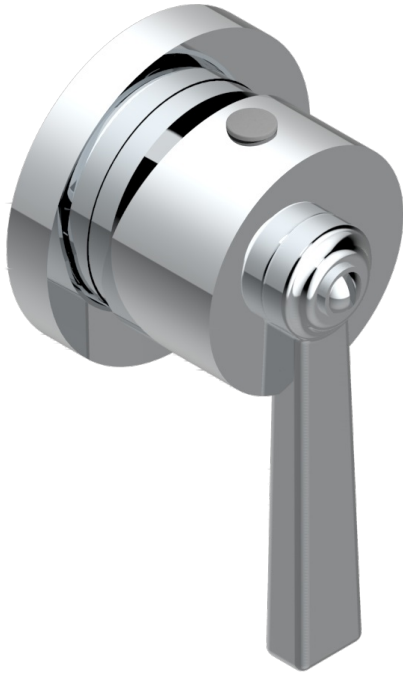

CLUB SAINT-GERMAIN

G7H-6540RB

Trim only for wall mixer on rosette

Compatible with

Tube

70007

17/06/2019

CHARACTERISTIC

- Club Saint-Germain
- Trim only for wall mixer on rosette

RELATED SKU'S

- Ref. G00-6540A Rough parts for wall mounted flush fit shower mixer 2 x 1/2" inlets 1 x 1/2" outlet

AVAILABLE FINITIONS

Antique nickel - H28
Black ceram - D30
Blush PVD - H62
Brass color PVD - H49
Brown bronze color PVD - F33
Gold color PVD - H52

Graphite PVD - H64
Lacquered light bronze - D01
Matt Umber PVD - H67
Matt blush PVD - H60
Matt brass color PVD - H50
Matt brown bronze color PVD - F34

Matt chrome - C02
Matt gold - F07
Matt gold color PVD - H53
Matt graphite PVD - H65
Matt nickel (color finish) - C01
Matt nickel color PVD - H56

Natural smoked Brass - A13
Nickel color PVD - H55
Polished chrome (color finish) - A02
Polished chrome / Polished gold (color finish) - G02
Polished gold (color finish) - F01
Polished nickel - B01

Soft gold - F30
Soft matt gold - F31
Umber PVD - H66