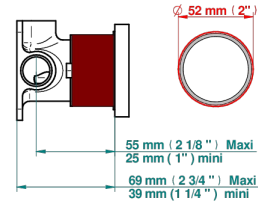

Tube

70007

17/06/2019

CHARACTERISTIC

- Club Saint-Germain
- Trim only for wall mixer on rosette

RELATED SKU'S

- Ref. G00-6540A Rough parts for wall mounted flush fit shower mixer 2 x 1/2" inlets 1 x 1/2" outlet

AVAILABLE FINITIONS

Antique nickel - H28
Black ceram - D30
Blush PVD - H62
Brass color PVD - H49
Brown bronze color PVD - F33
Gold color PVD - H52

Graphite PVD - H64
Lacquered light bronze - D01
Matt Umber PVD - H67
Matt blush PVD - H60
Matt brass color PVD - H50
Matt brown bronze color PVD - F34

Matt chrome - C02
Matt gold - F07
Matt gold color PVD - H53
Matt graphite PVD - H65
Matt nickel (color finish) - C01
Matt nickel color PVD - H56

Natural smoked Brass - A13
Nickel color PVD - H55
Polished chrome (color finish) - A02
Polished chrome / Polished gold (color finish) - G02
Polished gold (color finish) - F01
Polished nickel - B01

Soft gold - F30
Soft matt gold - F31
Umber PVD - H66