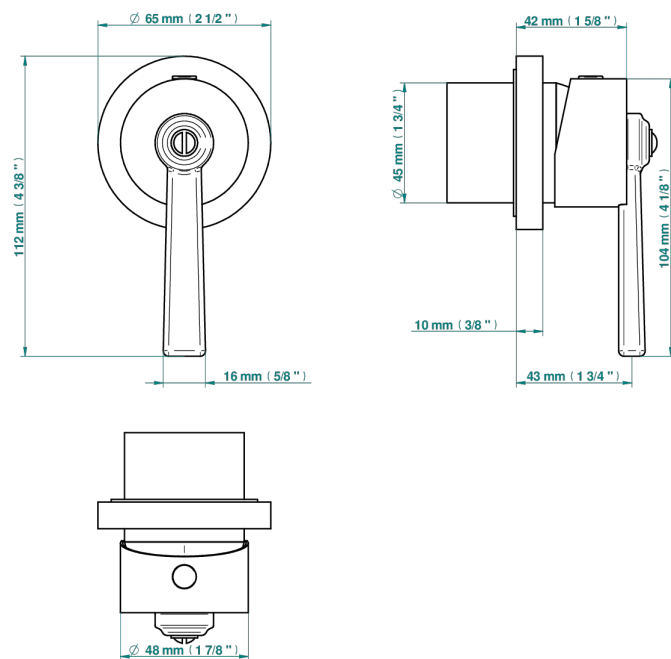

SAINT-GERMAIN WITH LEVER HANDLES

G7D-6540RB

Trim only for wall mixer on rosette

Compatible with

Tube

70007

17/06/2019

CHARACTERISTIC

- Saint-germain with lever handles
- Trim only for wall mixer on rosette

RELATED SKU'S

- Ref. G00-6540A/US Built-in part for wall mounted flush fit shower mixer 2 inlets 1/2" -1 outlet 1/2" -US model

AVAILABLE FINITIONS

Black ceram - D30

Blush PVD - H62

Brass color PVD - H49

Brown bronze color PVD - F33

Chrome polished - A02

Chrome polished / gold polished -

G02

Gold color PVD - H52

Gold mat - F07

Gold polished - F01

Graphite PVD - H64

Light coated bronze - D01

Matt Umber PVD - H67

Matt blush PVD - H60

Matt brass color PVD - H50

Matt brown bronze color PVD - F34

Matt chrome (American satin) - C02

Matt gold color PVD - H53

Matt graphite PVD - H65

Matt nickel (American satin) - C01

Matt nickel color PVD - H56

Natural smoked Brass - A13

Nickel antique / Sovereign - H28

Nickel color PVD - H55

Nickel polished - B01

Soft gold - F30

Soft matt gold - F31

Umber PVD - H66