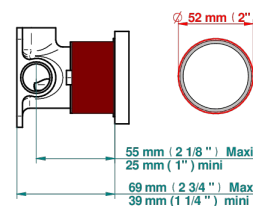

Tube

70007

17/06/2019

CHARACTERISTIC

- Saint-germain with lever handles
- Trim only for wall mixer on rosette

RELATED SKU'S

- Ref. G00-6540A/US Built-in part for wall mounted flush fit shower mixer 2 inlets 1/2" -1 outlet 1/2" -US model

AVAILABLE FINITIONS

Black ceram - D30

Blush PVD - H62

Brass color PVD - H49

Brown bronze color PVD - F33

Chrome polished - A02

Chrome polished / gold polished -

G02

Gold color PVD - H52

Gold mat - F07

Gold polished - F01

Graphite PVD - H64

Light coated bronze - D01

Matt Umber PVD - H67

Matt blush PVD - H60

Matt brass color PVD - H50

Matt brown bronze color PVD - F34

Matt chrome (American satin) - C02

Matt gold color PVD - H53

Matt graphite PVD - H65

Matt nickel (American satin) - C01

Matt nickel color PVD - H56

Natural smoked Brass - A13

Nickel antique / Sovereign - H28

Nickel color PVD - H55

Nickel polished - B01

Soft gold - F30

Soft matt gold - F31

Umber PVD - H66