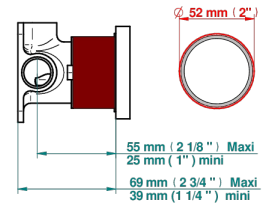

Tube

70007

17/06/2019

CHARACTERISTIC

- Saint-germain
- Trim only for wall mixer on rosette

RELATED SKU'S

- Ref. G00-6540A/US Built-in part for wall mounted flush fit shower mixer 2 inlets 1/2" -1 outlet 1/2" -US model

AVAILABLE FINITIONS

Black ceram - D30
Blush PVD - H62
Brass color PVD - H49
Brown bronze color PVD - F33
Chrome polished - A02
Chrome polished / gold polished - G02

Gold color PVD - H52
Gold mat - F07
Gold polished - F01
Graphite PVD - H64
Light coated bronze - D01
Matt Umber PVD - H67

Matt blush PVD - H60
Matt brass color PVD - H50
Matt brown bronze color PVD - F34
Matt chrome (American satin) - C02
Matt gold color PVD - H53
Matt graphite PVD - H65

Matt nickel (American satin) - C01
Matt nickel color PVD - H56
Natural smoked Brass - A13
Nickel antique / Sovereign - H28
Nickel color PVD - H55
Nickel polished - B01

Soft gold - F30
Soft matt gold - F31
Umber PVD - H66