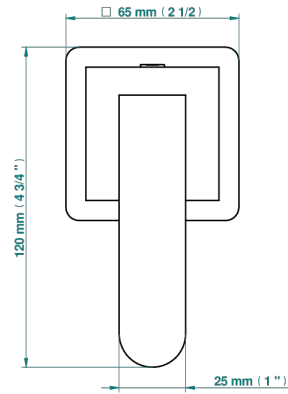

PROFIL METAL

A6A-6540RB

Trim only for wall mixer on rosette

Compatible with

6540A
6540A/W

6540A/US

Tube

70006

01/03/2021

CHARACTERISTIC

- Profil Metal
- Trim only for wall mixer on rosette

RELATED SKU'S

- Ref. G00-6540A/US Built-in part for wall mounted flush fit shower mixer 2 inlets 1/2" -1 outlet 1/2" -US model