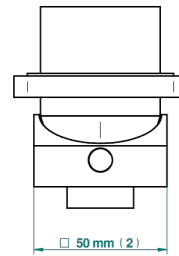

PROFIL METAL

A6A-6540RB

Trim only for wall mixer on rosette

Compatible with