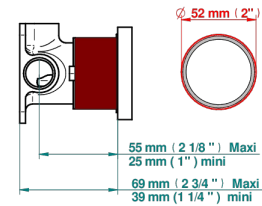

PROFIL METAL

A6A-6540RB

Trim only for wall mixer on rosette

Compatible with

6540A
6540A/W

6540A/US

Tube

70006

01/03/2021

CHARACTERISTIC

- Profil Metal
- Trim only for wall mixer on rosette

RELATED SKU'S

- Ref. G00-6540A/US Built-in part for wall mounted flush fit shower mixer 2 inlets 1/2" -1 outlet 1/2" -US model