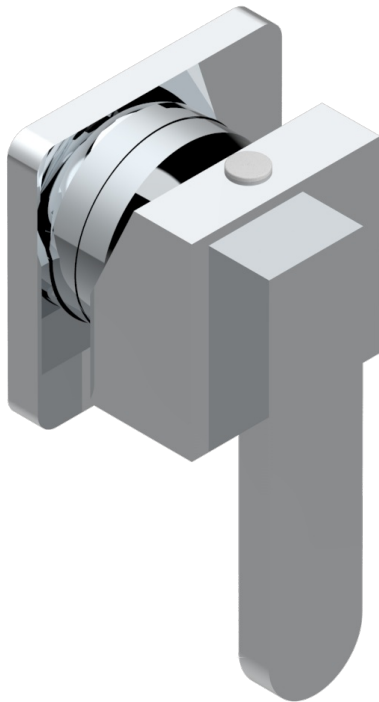

PROFIL METAL

A6A-6540RB

Trim only for wall mixer on rosette

Compatible with

6540A
6540A/W

6540A/US

Tube

70006

01/03/2021

CHARACTERISTIC

- Profil Metal
- Trim only for wall mixer on rosette

RELATED SKU'S

- Ref. G00-6540A/US Built-in part for wall mounted flush fit shower mixer 2 inlets 1/2" -1 outlet 1/2" -US model

Nickel antique / Sovereign - H28

Nickel color PVD - H55

Nickel polished - B01

Soft gold - F30

Soft matt gold - F31

Umber PVD - H66