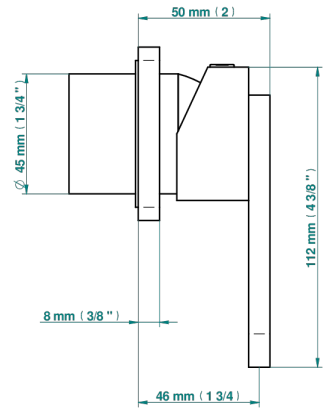

PROFIL METAL

A6A-6540RB

Trim only for wall mixer on rosette

Compatible with

6540A
6540A/W

6540A/US

Tube

70006

01/03/2021

CHARACTERISTIC

- Profil Metal
- Trim only for wall mixer on rosette

RELATED SKU'S

- Ref. G00-6540A/US Built-in part for wall mounted flush fit shower mixer 2 inlets 1/2" -1 outlet 1/2" -US model