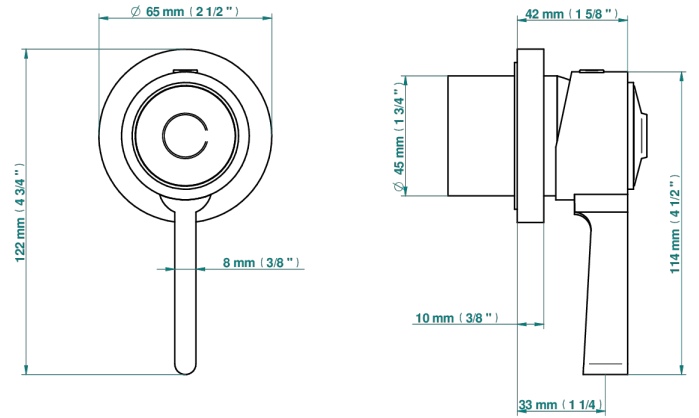

SPIRIT

G69-6540RB

Trim only for wall mixer on rosette

THG®
PARIS