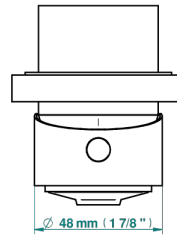

SPIRIT

G69-6540RB

Trim only for wall mixer on rosette

THG®
PARIS

Compatible with

6540A
6540A/W

6540A/US