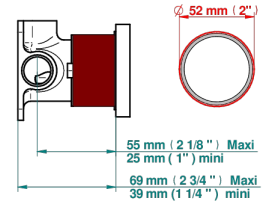

Tube

70005

14/06/2019

CHARACTERISTIC

- Spirit
- Trim only for wall mixer on rosette

RELATED SKU'S

- Ref. G00-6540A/US Built-in part for wall mounted flush fit shower mixer 2 inlets 1/2" -1 outlet 1/2" -US model

AVAILABLE FINITIONS

Black ceram - D30

Blush PVD - H62

Brass color PVD - H49

Brown bronze color PVD - F33

Chrome polished - A02

Chrome polished / gold polished -

G02

Copper antique matt, coated - H07

Gold color PVD - H52

Gold mat - F07

Gold polished - F01

Graphite PVD - H64

Light coated bronze - D01

Matt Umber PVD - H67

Matt blush PVD - H60

Matt brass color PVD - H50

Matt brown bronze color PVD - F34

Matt chrome (American satin) - C02

Matt gold color PVD - H53

Matt graphite PVD - H65

Matt nickel (American satin) - C01

Matt nickel color PVD - H56

Natural smoked Brass - A13

Nickel antique / Sovereign - H28

Nickel color PVD - H55

Nickel polished - B01

Soft gold - F30

Soft matt gold - F31

Umber PVD - H66