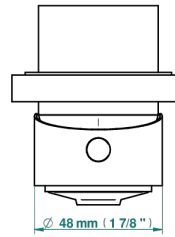

SPIRIT

G69-6540RB

Trim only for wall mixer on rosette

THG®
PARIS

Compatible with

6540A
6540A/W

6540A/US