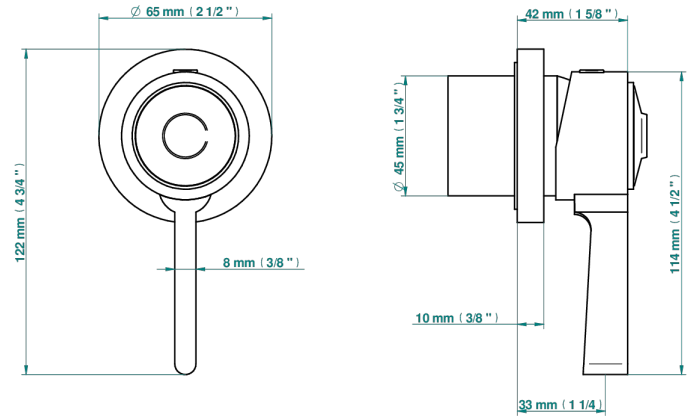

SPIRIT

G69-6540RB

Trim only for wall mixer on rosette

THG®
PARIS

Compatible with

6540A
6540A/W

6540A/US

Tube

70005

14/06/2019

CHARACTERISTIC

- Spirit
- Trim only for wall mixer on rosette

RELATED SKU'S

- Ref. G00-6540A/US Built-in part for wall mounted flush fit shower mixer 2 inlets 1/2" -1 outlet 1/2" -US model

AVAILABLE FINITIONS

Black ceram - D30

Blush PVD - H62

Brass color PVD - H49

Brown bronze color PVD - F33

Chrome polished - A02

Chrome polished / gold polished -

G02

Copper antique matt, coated - H07

Gold color PVD - H52

Gold mat - F07

Gold polished - F01

Graphite PVD - H64

Light coated bronze - D01

Matt Umber PVD - H67

Matt blush PVD - H60

Matt brass color PVD - H50

Matt brown bronze color PVD - F34

Matt chrome (American satin) - C02

Matt gold color PVD - H53

Matt graphite PVD - H65

Matt nickel (American satin) - C01

Matt nickel color PVD - H56

Natural smoked Brass - A13

Nickel antique / Sovereign - H28

Nickel color PVD - H55

Nickel polished - B01

Soft gold - F30

Soft matt gold - F31

Umber PVD - H66