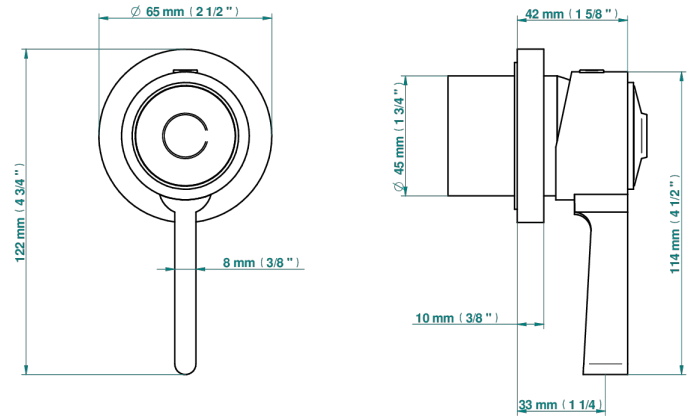

SPIRIT CON MANETAS

G58-6540RB

Trim only for wall mixer on rosette

THG®
PARIS