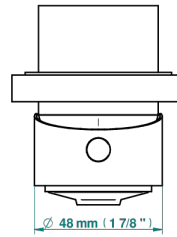

SPIRIT CON MANETAS

G58-6540RB

Trim only for wall mixer on rosette

THG®
PARIS

Compatible with

6540A
6540A/W

6540A/US