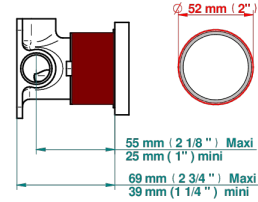

Compatible with

6540A
6540A/W

6540A/US