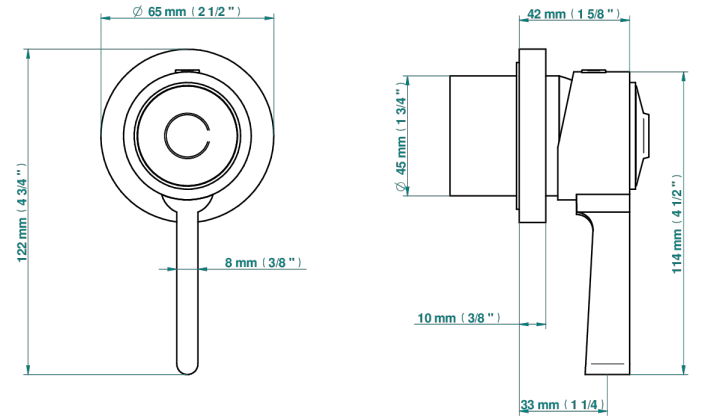

SPIRIT WITH LEVER HANDLES

G58-6540RB

Trim only for wall mixer on rosette

Compatible with

6540A
6540A/W

6540A/US

Tube

70005

14/06/2019

CHARACTERISTIC

- Spirit with lever handles
- Trim only for wall mixer on rosette

RELATED SKU'S

- Ref. G00-6540A/US Built-in part for wall mounted flush fit shower mixer 2 inlets 1/2" -1 outlet 1/2" -US model

AVAILABLE FINITIONS

Black ceram - D30

Blush PVD - H62

Brass color PVD - H49

Brown bronze color PVD - F33

Chrome polished - A02

Chrome polished / gold polished -

G02

Copper antique matt, coated - H07

Gold color PVD - H52

Gold mat - F07

Gold polished - F01

Graphite PVD - H64

Light coated bronze - D01

Matt Umber PVD - H67

Matt blush PVD - H60

Matt brass color PVD - H50

Matt brown bronze color PVD - F34

Matt chrome (American satin) - C02

Matt gold color PVD - H53

Matt graphite PVD - H65

Matt nickel (American satin) - C01

Matt nickel color PVD - H56

Natural smoked Brass - A13

Nickel antique / Sovereign - H28

Nickel color PVD - H55

Nickel polished - B01

Soft gold - F30

Soft matt gold - F31

Umber PVD - H66