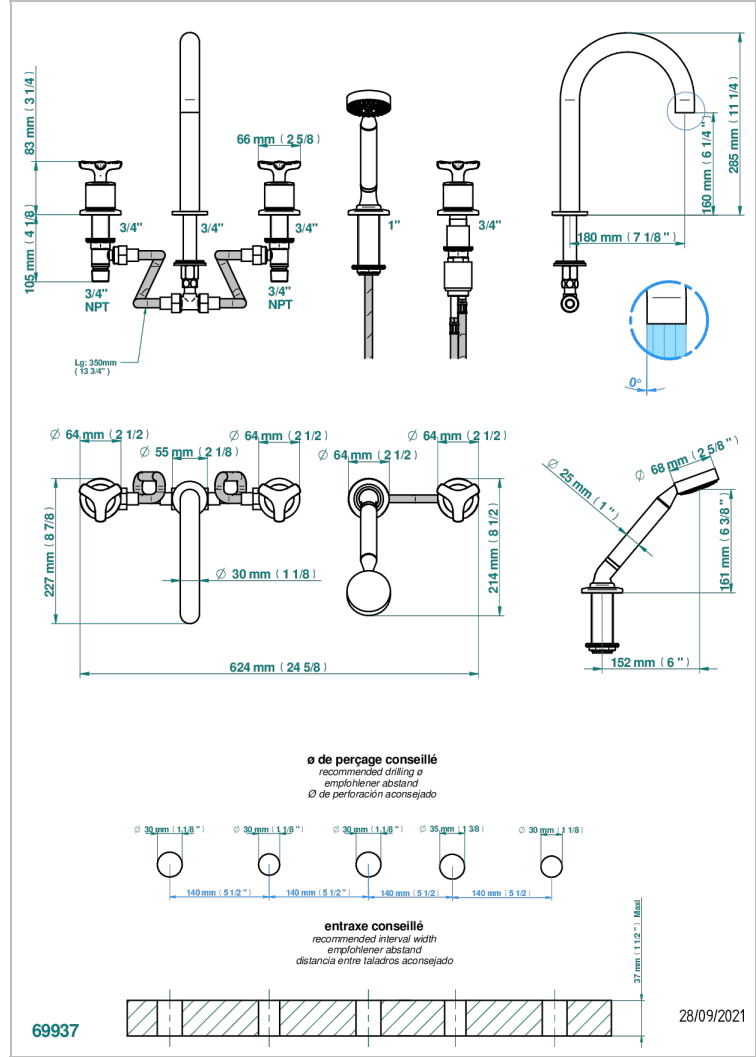

5-hole bath/shower mixer with super goliath high spout, 2 x 3/4" valves, and rim mounted handshower supplied by progressive cartridge mix

CHARACTERISTIC

- Bondi
- 5-hole bath/shower mixer with super goliath high spout, 2 x 3/4" valves, and rim mounted handshower supplied by progressive cartridge mix

TECHNICAL SPECS

- Recommandé : 3 bars (max. 5 bars) - Advised : 43,5 psi (max. 72 psi)
- Bec : 50 l/min à 3 bars - Douchette : 9,5 l/min à bars
- Spout : 13,2 gpm at 43.5 psi - Handshower : 2.5 gpm at 43.5 psi