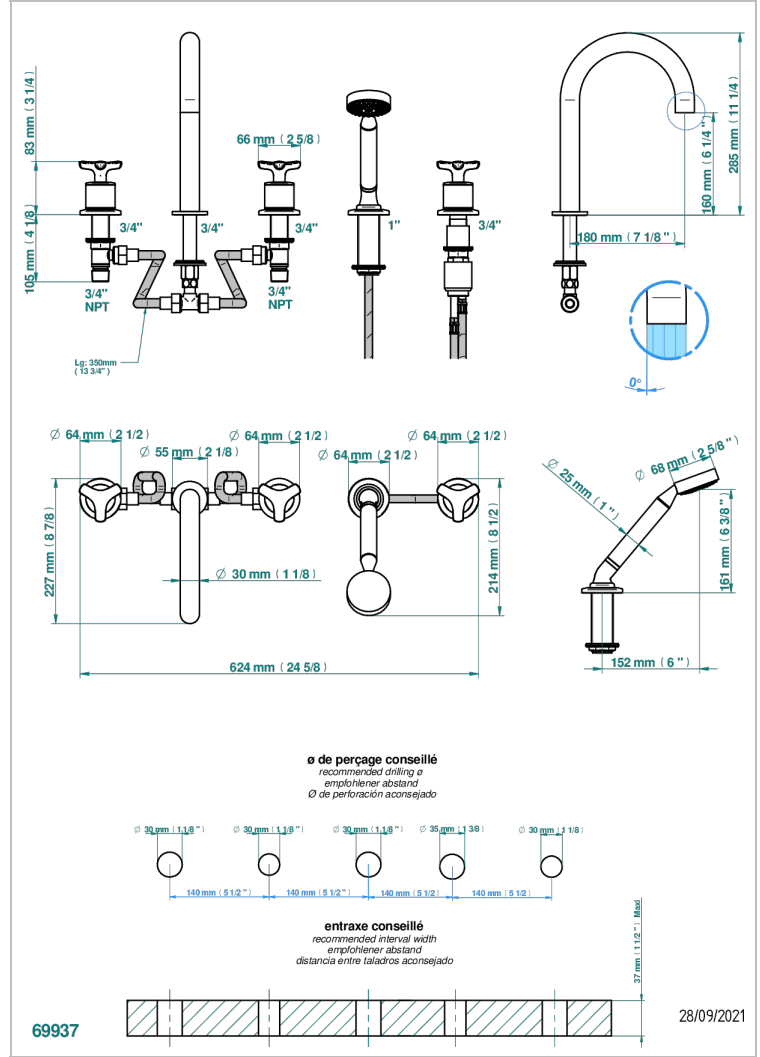

5-hole bath/shower mixer with super goliath high spout, 2 x 3/4" valves, and rim mounted handshower supplied by progressive cartridge mix

### CHARACTERISTIC

- Bondi
- 5-hole bath/shower mixer with super goliath high spout, 2 x 3/4" valves, and rim mounted handshower supplied by progressive cartridge mix

### TECHNICAL SPECS

- Recommandé : 3 bars (max. 5 bars) - Advised : 43,5 psi (max. 72 psi)
- Bec : 50 l/min à 3 bars - Douchette : 9,5 l/min à bars
- Spout : 13,2 gpm at 43.5 psi - Handshower : 2.5 gpm at 43.5 psi