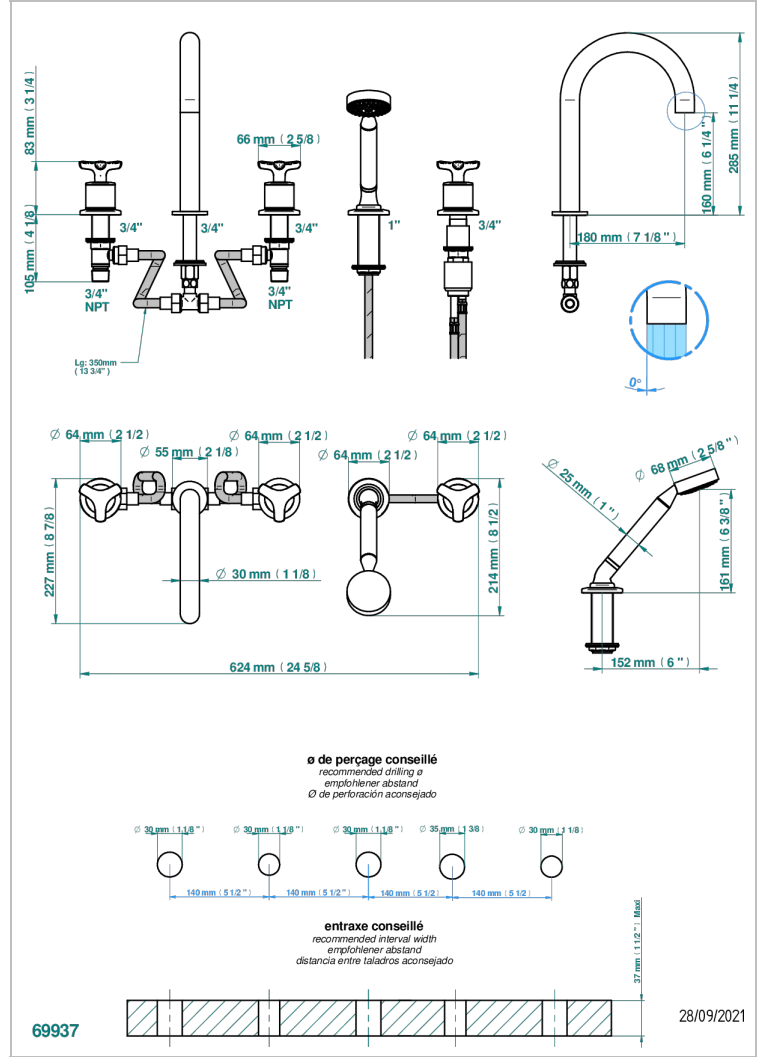

5-hole bath/shower mixer with super goliath high spout, 2 x 3/4" valves, and rim mounted handshower supplied by progressive cartridge mix

EIGENSCHAFTEN

- Bondi
- 5-hole bath/shower mixer with super goliath high spout, 2 x 3/4" valves, and rim mounted handshower supplied by progressive cartridge mix

TECHNISCHE DATEN

- Recommandé : 3 bars (max. 5 bars) - Advised : 43,5 psi (max. 72 psi)
- Bec : 50 l/min à 3 bars - Douchette : 9,5 l/min à bars
- Spout : 13,2 gpm at 43.5 psi - Handshower : 2.5 gpm at 43.5 psi