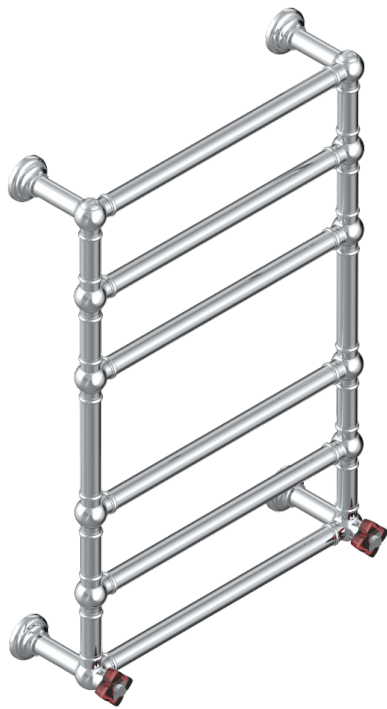

PETALE DE CRISTAL - RED CRYSTAL

U6C-TWT6H2

Traditional towel warmer, 6 rails, 625 mm x 925 mm, hydronic with 2 stylised handles

69935

06/05/2019

CHARACTERISTIC

- Solid brass body seamless
- 2 x 1/2" normal head
- Connections F3/4"

TECHNICAL SPECS

- Pression : 0,5 bars < P < 3 bars (recommandée)
- Pressure : 7.25 psi < P < 43.5 psi (advised)
- Température eau maximale conseillée : 60°C
- Maximum water temperature advised: 140°F
- Hauteur minimale au sol (maximum height from the ground) : 60 cm (24")
- Puissance / Power : 128W à Delta T 30