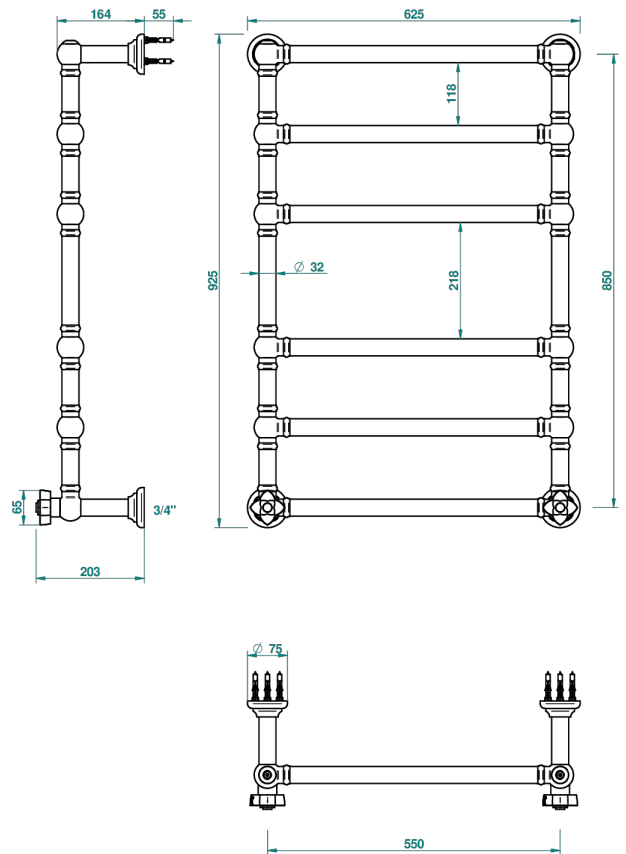

PETALE DE CRISTAL - RED CRYSTAL

U6C-TWT6H2

Traditional towel warmer, 6 rails, 625 mm x 925 mm, hydronic with 2 stylised handles

69935

06/05/2019

CHARACTERISTIC

- Solid brass body seamless
- 2 x 1/2" normal head
- Connections F3/4"

TECHNICAL SPECS

- Pression : 0,5 bars < P < 3 bars (recommandée)
- Pressure : 7.25 psi < P < 43.5 psi (advised)
- Température eau maximale conseillée : 60°C
- Maximum water temperature advised: 140°F
- Hauteur minimale au sol (maximum height from the ground) : 60 cm (24")
- Puissance / Power : 128W à Delta T 30