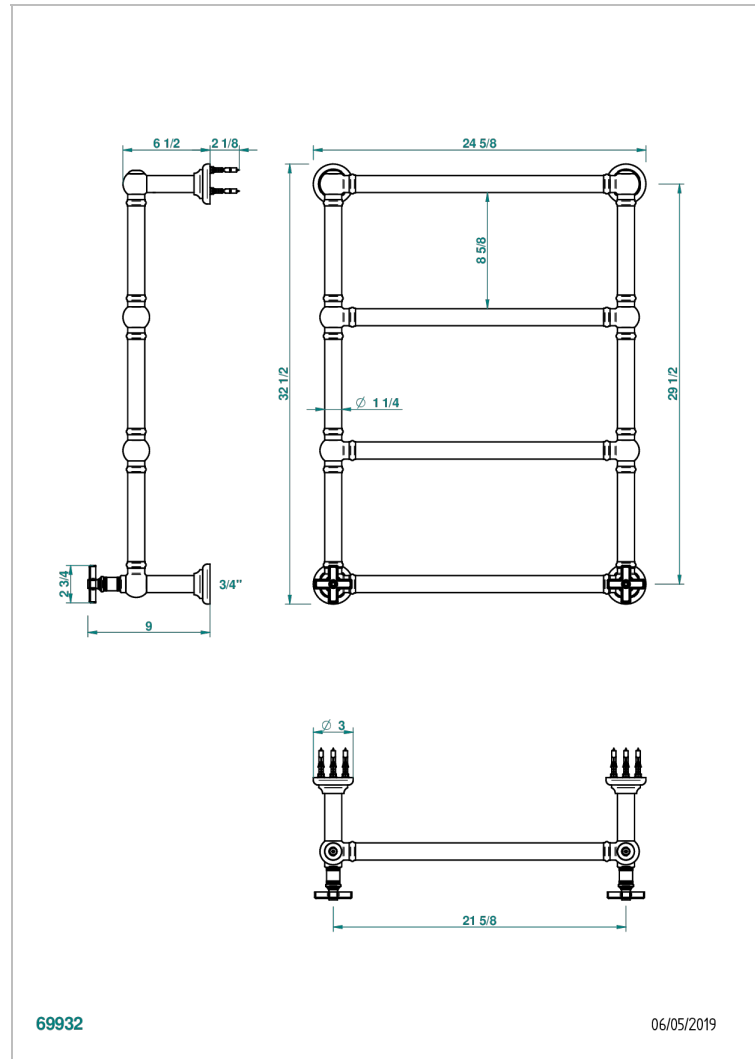

WEST COAST WITH GUILLOCHE DECOR

U9C-TWT4H2

Traditional towel warmer, 4 rails, 625 mm x 825 mm, hydronic with 2 stylised handles

CHARACTERISTIC

- Solid brass body seamless
- 2 x 1/2" normal head
- Connections F3/4"

TECHNICAL SPECS

- Pression : 0,5 bars < P < 3 bars (recommandée)
- Pressure : 7.25 psi < P < 43.5 psi (advised)
- Température eau maximale conseillée : 60°C
- Maximum water temperature advised: 140°F
- Hauteur minimale au sol (maximum height from the ground) : 60 cm (24")
- Puissance / Power : 86W à Delta T 30