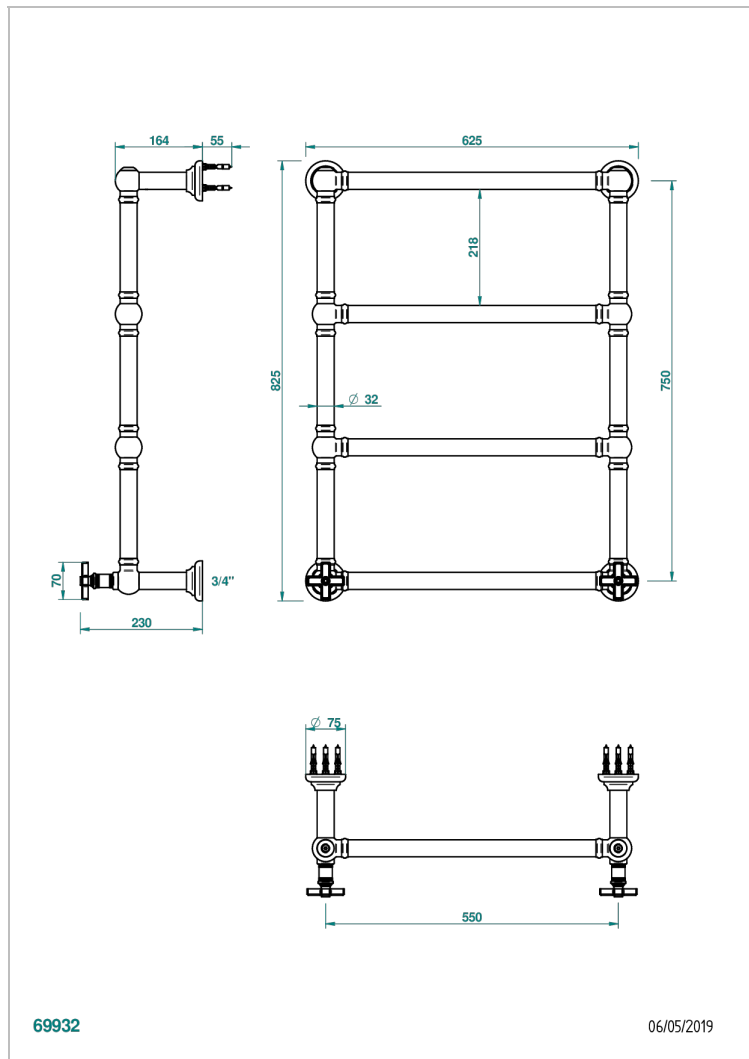

WEST COAST WITH GUILLOCHE DECOR

U9C-TWT4H2

Traditional towel warmer, 4 rails, 625 mm x 825 mm, hydronic with 2 stylised handles

THG[®]
PARIS

CHARACTERISTIC

- Solid brass body seamless
- 2 x 1/2" normal head
- Connections F3/4"

TECHNICAL SPECS

- Pression : 0,5 bars < P < 3 bars (recommandée)
- Pressure : 7.25 psi < P < 43.5 psi (advised)
- Température eau maximale conseillée : 60°C
- Maximum water temperature advised: 140°F
- Hauteur minimale au sol (maximum height from the ground) : 60 cm (24")
- Puissance / Power : 86W à Delta T 30