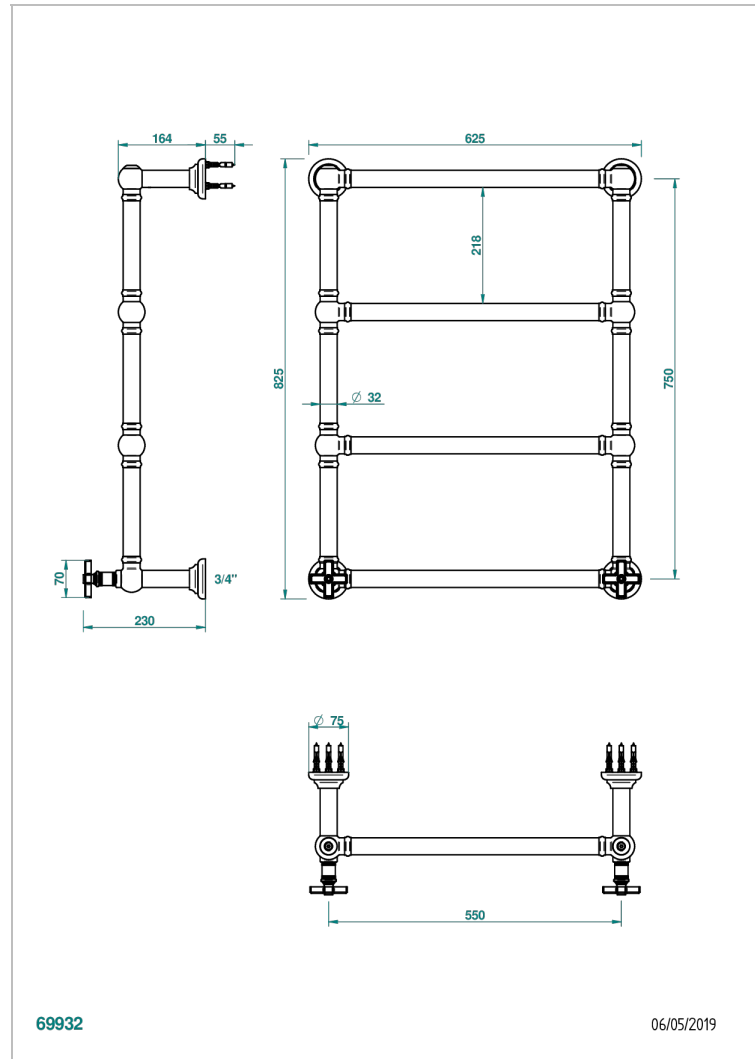

WEST COAST WITH GUILLOCHE DECOR

U9C-TWT4H2

Traditional towel warmer, 4 rails, 625 mm x 825 mm, hydronic with 2 stylised handles

THG[®]
PARIS

69932

06/05/2019

CHARACTERISTIC

- Solid brass body seamless
- 2 x 1/2" normal head
- Connections F3/4"

TECHNICAL SPECS

- Pression : 0,5 bars < P < 3 bars (recommandée)
- Pressure : 7.25 psi < P < 43.5 psi (advised)
- Température eau maximale conseillée : 60°C
- Maximum water temperature advised: 140°F
- Hauteur minimale au sol (maximum height from the ground) : 60 cm (24")
- Puissance / Power : 86W à Delta T 30