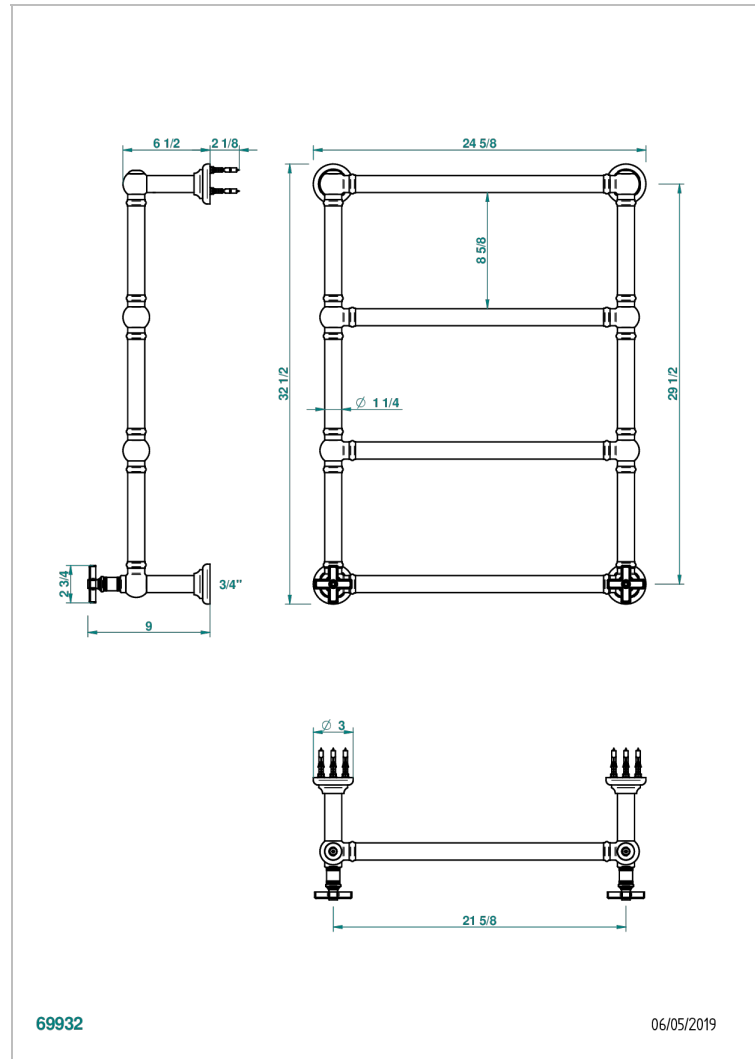

WEST COAST WITH GUILLOCHE DECOR

U9C-TWT4H2

Traditional towel warmer, 4 rails, 625 mm x 825 mm, hydronic with 2 stylised handles

THG[®]
PARIS

CHARACTERISTIC

- Solid brass body seamless
- 2 x 1/2" normal head
- Connections F3/4"

TECHNICAL SPECS

- Pression : 0,5 bars < P < 3 bars (recommandée)
- Pressure : 7.25 psi < P < 43.5 psi (advised)
- Température eau maximale conseillée : 60°C
- Maximum water temperature advised: 140°F
- Hauteur minimale au sol (maximum height from the ground) : 60 cm (24")
- Puissance / Power : 86W à Delta T 30