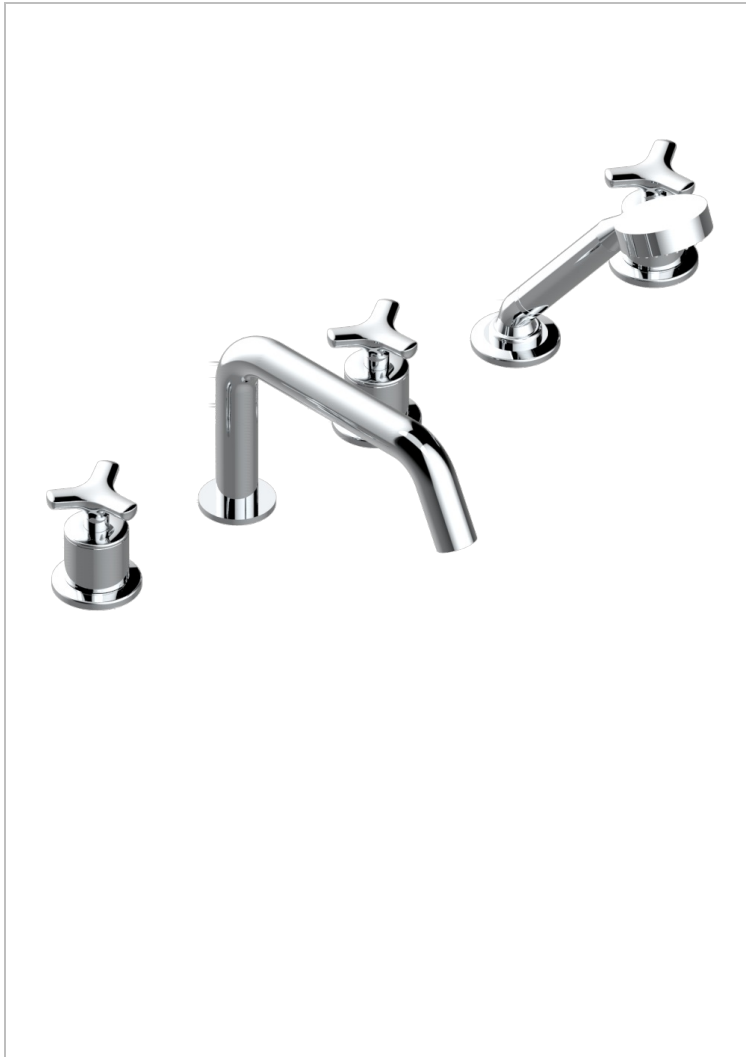

Roman tub set with 2 x 3/4" valves and rim mounted ceramic mixer with progressive cartridge and handshower

CHARACTERISTIC

- Bondi
- Roman tub set with 2 x 3/4" valves and rim mounted ceramic mixer with progressive cartridge and handshower

TECHNICAL SPECS

- Recommandé : 3 bars (max. 5 bars) - Advised : 43,5 psi (max. 72 psi)
- Bec : 50 l/min à 3 bars - Douchette : 9,5 l/min à bars
- Spout : 13,2 gpm at 43.5 psi - Handshower : 2.5 gpm at 43.5 psi

Matt blush PVD - H60
Matt brass color PVD - H50
Matt brown bronze color PVD - F34
Matt chrome (American satin) - CO2
Matt gold color PVD - H53
Matt graphite PVD - H65

Matt nickel (American satin) - CO1
Matt nickel color PVD - H56
Natural smoked Brass - A13
Nickel antique / Sovereign - H28
Nickel color PVD - H55
Nickel polished - B01