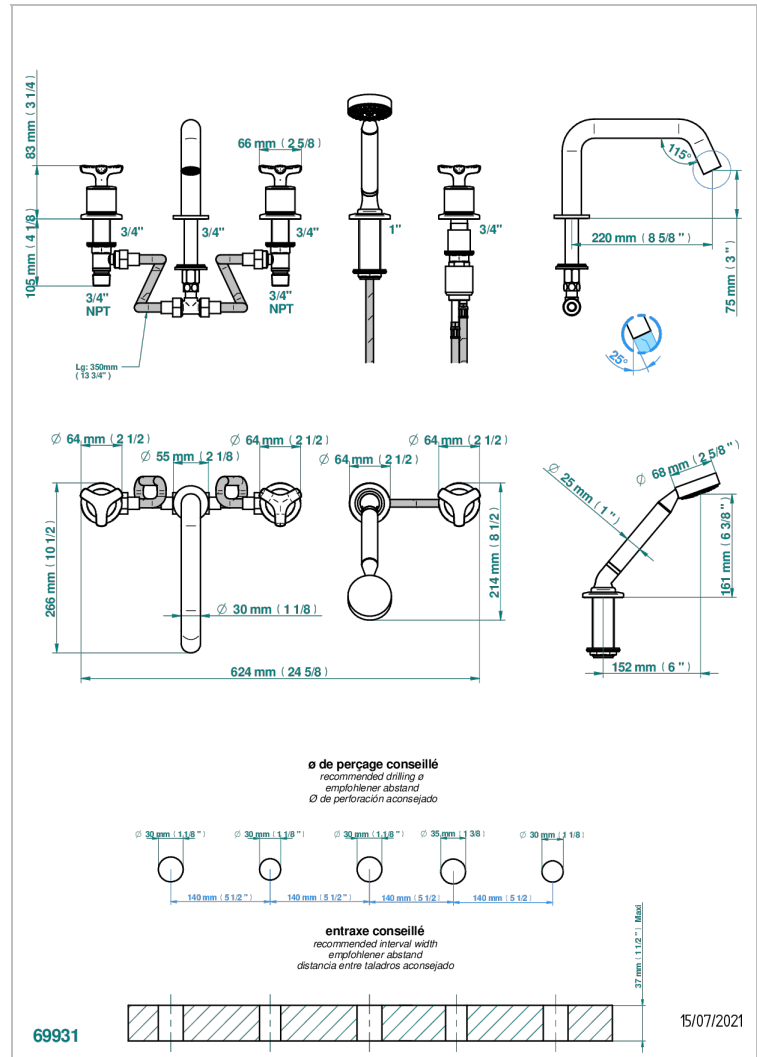

Roman tub set with 2 x 3/4" valves and rim mounted ceramic mixer with progressive cartridge and handshower

CHARACTERISTIC

- Bondi
- Roman tub set with 2 x 3/4" valves and rim mounted ceramic mixer with progressive cartridge and handshower

TECHNICAL SPECS

- Recommandé : 3 bars (max. 5 bars) - Advised : 43,5 psi (max. 72 psi)
- Bec : 50 l/min à 3 bars - Douchette : 9,5 l/min à bars
- Spout : 13,2 gpm at 43.5 psi - Handshower : 2.5 gpm at 43.5 psi