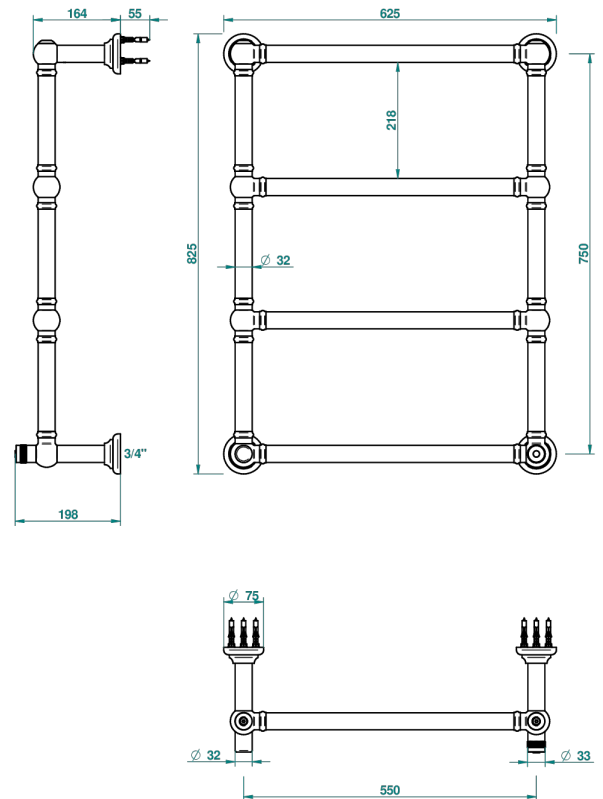

TOWEL WARMER - TRADITIONAL

B6A-TWT4H

Traditional towel warmer, 4 rails, 625 mm x 825 mm, hydronic, neutral handle

THG[®]
PARIS

69929

03/05/2019

CHARACTERISTIC

- Solid brass body seamless
- Connections F3/4"

TECHNICAL SPECS

- Pression : 0,5 bars < P < 3 bars (recommandée)
- Pressure : 7.25 psi < P < 43.5 psi (advised)
- Température eau maximale conseillée : 60°C
- Maximum water temperature advised: 140°F
- Hauteur minimale au sol (maximum height from the ground) : 60 cm (24")
- Puissance / Power : 86W à Delta T 30