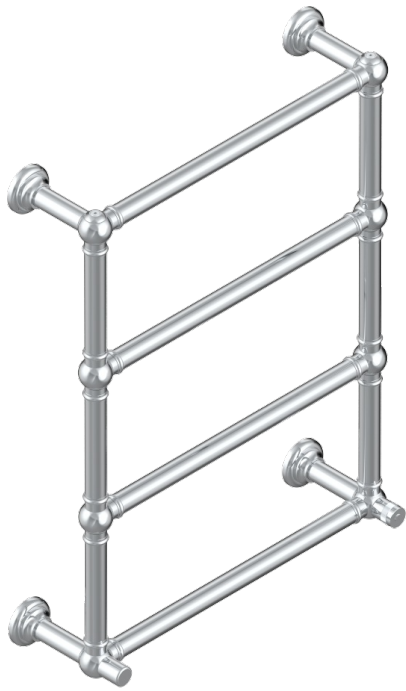

TOWEL WARMER - TRADITIONAL

B6A-TWT4H

Traditional towel warmer, 4 rails, 625 mm x 825 mm, hydronic, neutral handle

THG[®]
PARIS

69929

03/05/2019

CHARACTERISTIC

- Solid brass body seamless
- Connections F3/4"

TECHNICAL SPECS

- Pression : 0,5 bars < P < 3 bars (recommandée)
- Pressure : 7.25 psi < P < 43.5 psi (advised)
- Température eau maximale conseillée : 60°C
- Maximum water temperature advised: 140°F
- Hauteur minimale au sol (maximum height from the ground) : 60 cm (24")
- Puissance / Power : 86W à Delta T 30

AVAILABLE FINITIONS

Blush PVD - H62
Brass color PVD - H49
Gold color PVD - H52
Graphite PVD - H64
Lacquered light bronze - D01
Matt Umber PVD - H67

Matt blush PVD - H60
Matt brass color PVD - H50
Matt chrome - C02
Matt gold - F07
Matt gold color PVD - H53
Matt graphite PVD - H65