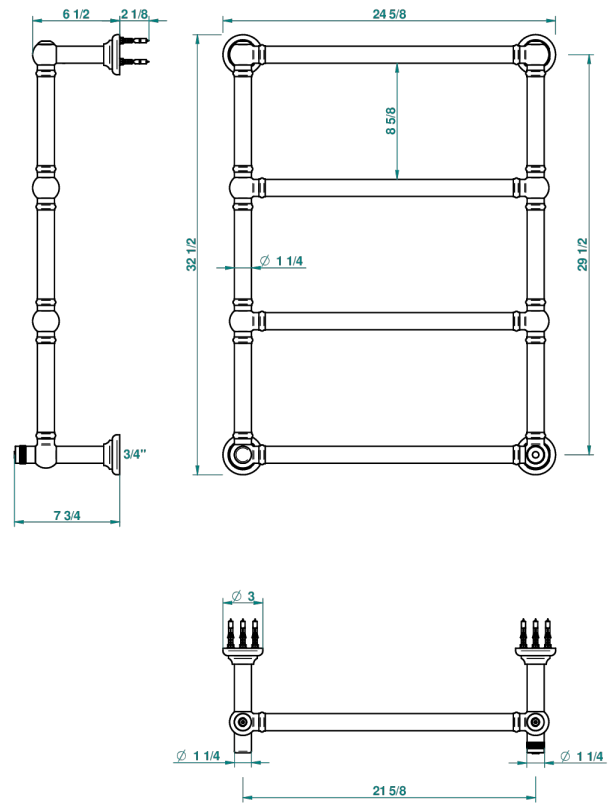

TOWEL WARMER - TRADITIONAL

B6A-TWT4H

Traditional towel warmer, 4 rails, 625 mm x 825 mm, hydronic, neutral handle

THG[®]
PARIS

69929

03/05/2019

CHARACTERISTIC

- Solid brass body seamless
- Connections F3/4"

TECHNICAL SPECS

- Pression : 0,5 bars < P < 3 bars (recommandée)
- Pressure : 7.25 psi < P < 43.5 psi (advised)
- Température eau maximale conseillée : 60°C
- Maximum water temperature advised: 140°F
- Hauteur minimale au sol (maximum height from the ground) : 60 cm (24")
- Puissance / Power : 86W à Delta T 30