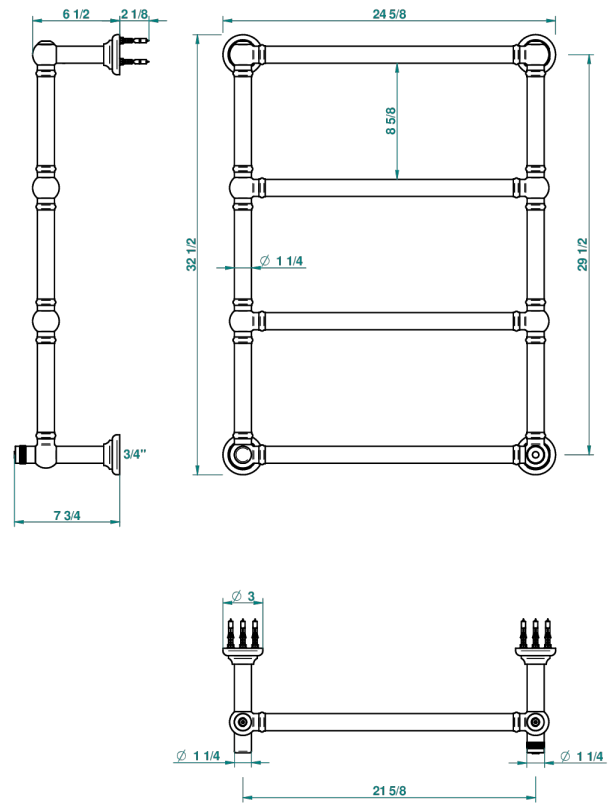

# TOWEL WARMER - TRADITIONAL

B6A-TWT4H

Traditional towel warmer, 4 rails, 625 mm x 825 mm, hydronic, neutral handle

THG<sup>®</sup>  
PARIS

69929

03/05/2019

## CHARACTERISTIC

- Solid brass body seamless
- Connections F3/4"

## TECHNICAL SPECS

- Pression : 0,5 bars < P < 3 bars (recommandée)
- Pressure : 7.25 psi < P < 43.5 psi (advised)
- Température eau maximale conseillée : 60°C
- Maximum water temperature advised: 140°F
- Hauteur minimale au sol (maximum height from the ground) : 60 cm (24")
- Puissance / Power : 86W à Delta T 30