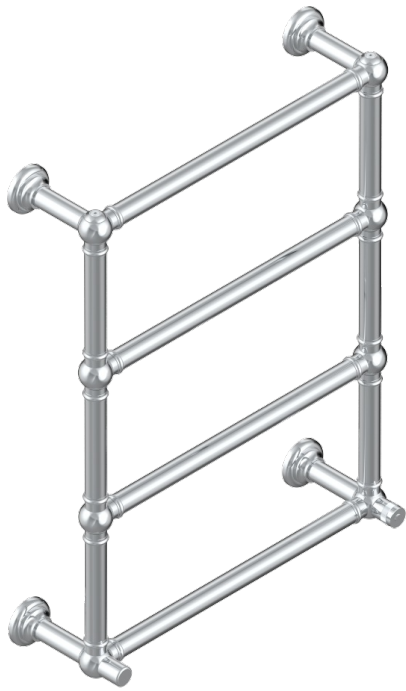

# TOWEL WARMER - TRADITIONAL

B6A-TWT4H

Traditional towel warmer, 4 rails, 625 mm x 825 mm, hydronic, neutral handle

THG<sup>®</sup>  
PARIS

69929

03/05/2019

## CHARACTERISTIC

- Solid brass body seamless
- Connections F3/4"

## TECHNICAL SPECS

- Pression : 0,5 bars < P < 3 bars (recommandée)
- Pressure : 7.25 psi < P < 43.5 psi (advised)
- Température eau maximale conseillée : 60°C
- Maximum water temperature advised: 140°F
- Hauteur minimale au sol (maximum height from the ground) : 60 cm (24")
- Puissance / Power : 86W à Delta T 30