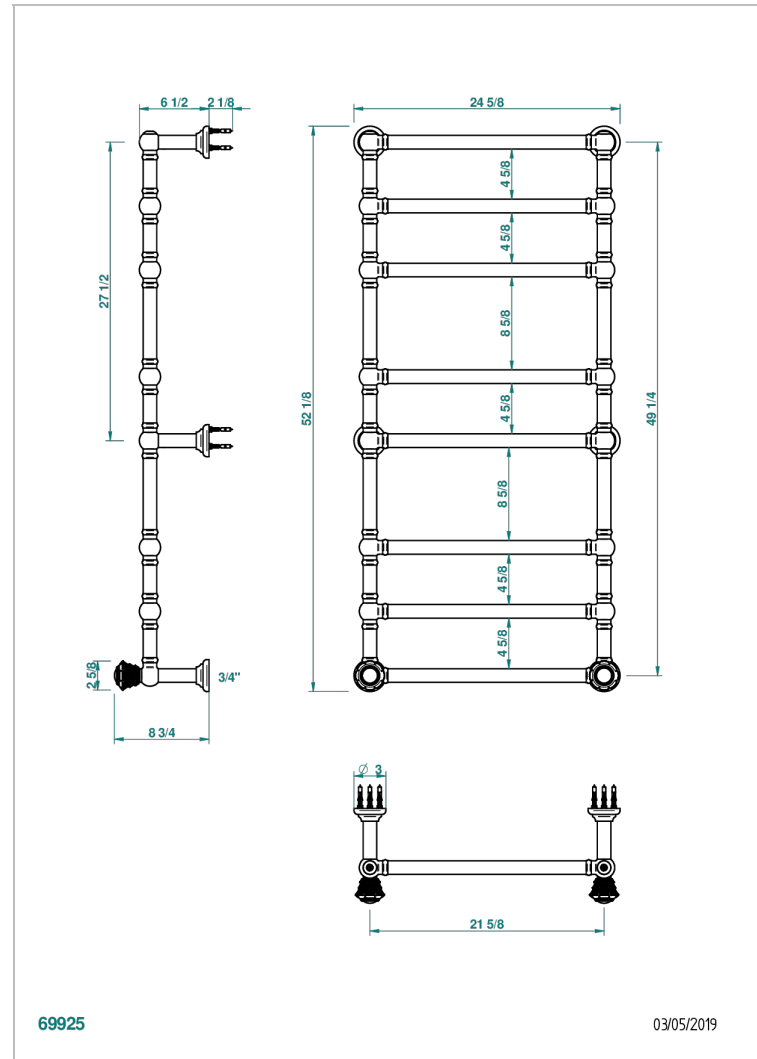

DAHLIA

A41-TWT8H2

Traditional towel warmer, 8 rails, 625 mm x 1325 mm, hydronic with 2 stylised handles

69925

03/05/2019

CHARACTERISTIC

- Solid brass body seamless
- 2 x 1/2" normal head
- Connections F3/4"

TECHNICAL SPECS

- Pression : 0,5 bars < P < 3 bars (recommandée)
- Pressure : 7.25 psi < P < 43.5 psi (advised)
- Température eau maximale conseillée : 60°C
- Maximum water temperature advised: 140°F
- Hauteur minimale au sol (maximum height from the ground) : 60 cm (24")
- Puissance / Power : 171W à Delta T 30