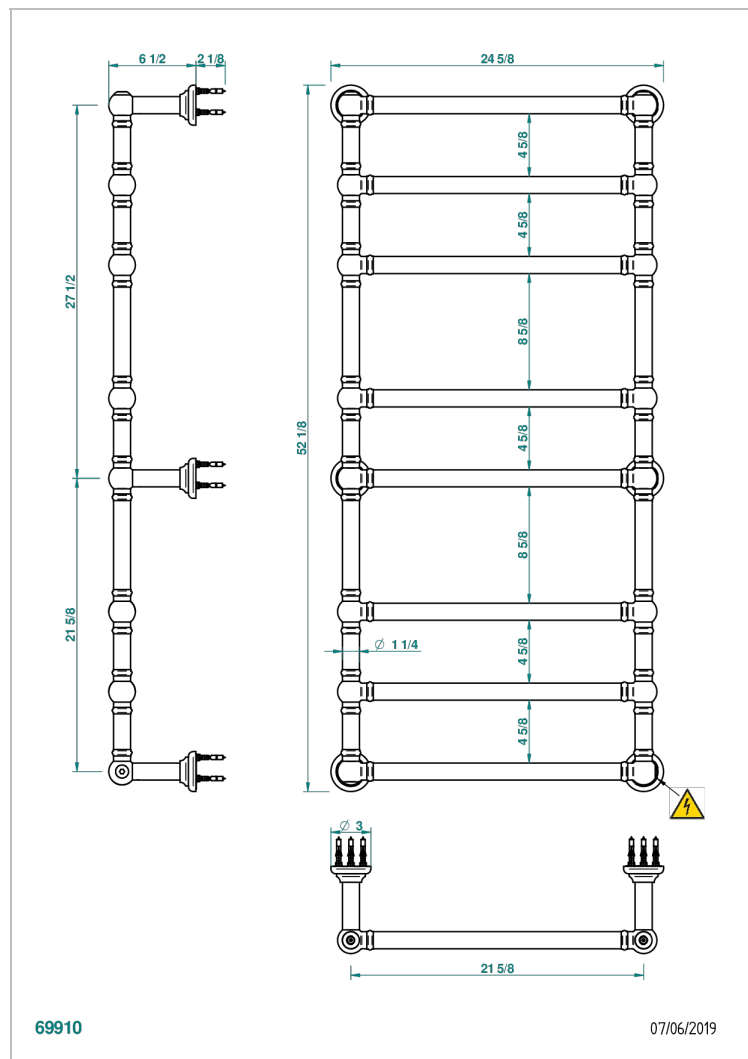

TOWEL WARMER - TRADITIONAL

B6A-TWT8E

Traditional towel warmer, 8 rails, 625 mm x 1325 mm, electric

CHARACTERISTIC

- Solid brass body, seamless
- Resistance with thermal auto-regulation
- Installation possible with a wall mounted electric switch or timer (not supplied)
- Non-toxic and recyclable heat transfer fluid
- Hidden wire - standard length 1.20 m - Option 5 m (Class I only) - ref. TWCA5

TECHNICAL SPECS

- Tension (voltage) : 110V ou 230V
- Puissance (power) : 200W
- IPX4
- CE classe 1, 2
- Hauteur minimale au sol (minimum height from the ground) : 60 cm (24")
- Température maximale (maximum temperature) : 60°C (140°F)