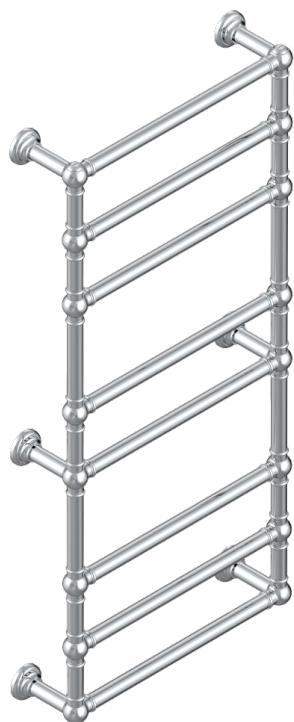

TOWEL WARMER - TRADITIONAL

B6A-TWT8E

Traditional towel warmer, 8 rails, 625 mm x 1325 mm, electric

CHARACTERISTIC

- Solid brass body, seamless
- Resistance with thermal auto-regulation
- Installation possible with a wall mounted electric switch or timer (not supplied)
- Non-toxic and recyclable heat transfer fluid
- Hidden wire - standard length 1.20 m - Option 5 m (Class I only) - ref. TWCA5

TECHNICAL SPECS

- Tension (voltage) : 110V ou 230V
- Puissance (power) : 200W
- IPX4
- CE classe 1, 2
- Hauteur minimale au sol (minimum height from the ground) : 60 cm (24")
- Température maximale (maximum temperature) : 60°C (140°F)

AVAILABLE FINITIONS

Blush PVD - H62
Brass color PVD - H49
Gold color PVD - H52
Graphite PVD - H64
Lacquered light bronze - D01
Matt Umber PVD - H67

Matt blush PVD - H60
Matt brass color PVD - H50
Matt chrome - C02
Matt gold - F07
Matt gold color PVD - H53
Matt graphite PVD - H65

Matt nickel (color finish) - C01
Matt nickel color PVD - H56
Nickel color PVD - H55
Polished chrome (color finish) - A02
Polished gold (color finish) - F01
Polished nickel - B01

Soft gold - F30
Soft matt gold - F31
Umber PVD - H66