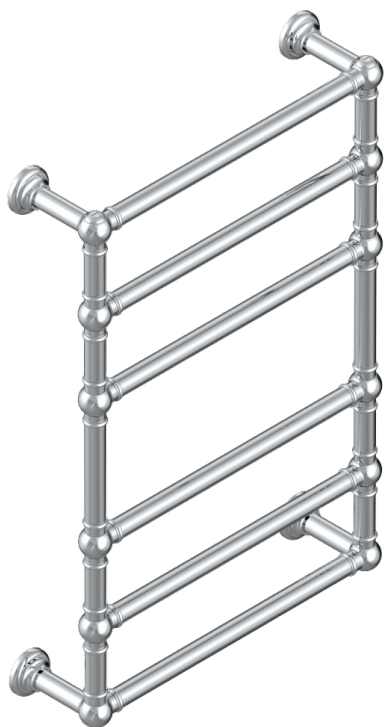

# TOWEL WARMER - TRADITIONAL

B6A-TWT6E

Traditional towel warmer, 6 rails, 625 mm x 925 mm, electric

## CHARACTERISTIC

- Solid brass body, seamless
- Resistance with thermal auto-regulation
- Installation possible with a wall mounted electric switch or timer (not supplied)
- Non-toxic and recyclable heat transfer fluid
- Hidden wire - standard length 1.20 m - Option 5 m (Class I only) - ref. TWCA5