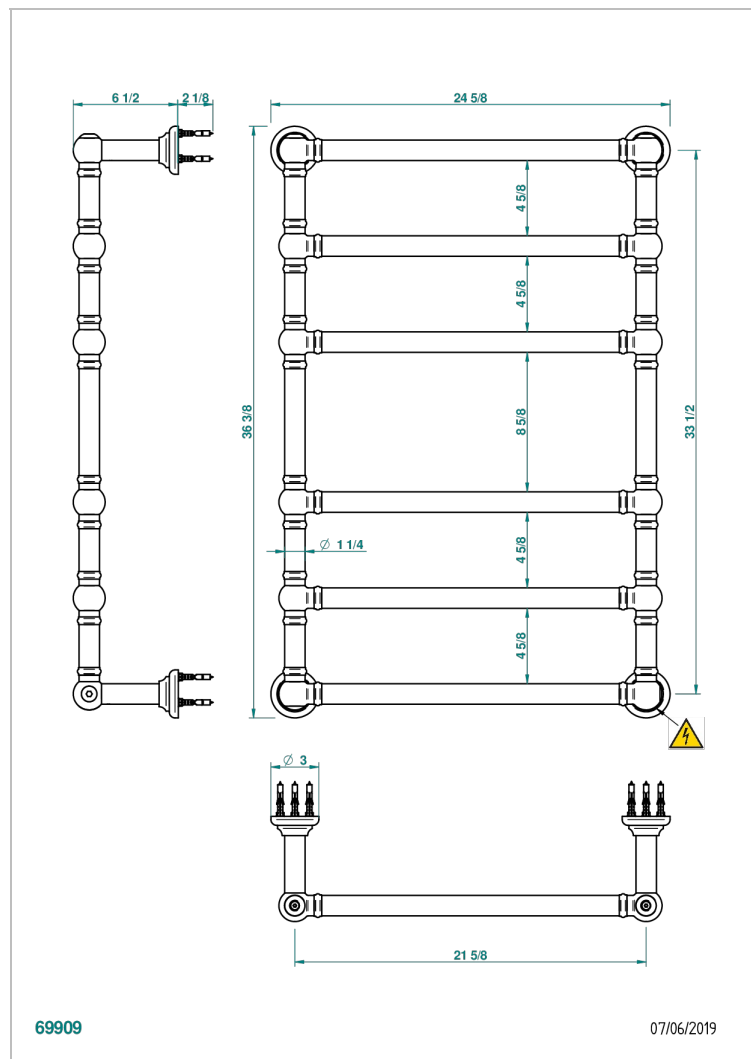

# TOWEL WARMER - TRADITIONAL

B6A-TWT6E

Traditional towel warmer, 6 rails, 625 mm x 925 mm, electric

## CHARACTERISTIC

- Solid brass body, seamless
- Resistance with thermal auto-regulation
- Installation possible with a wall mounted electric switch or timer (not supplied)
- Non-toxic and recyclable heat transfer fluid
- Hidden wire - standard length 1.20 m - Option 5 m (Class I only) - ref. TWCA5

## TECHNICAL SPECS

- Tension (voltage) : 110V ou 230V
- Puissance (power) : 150W
- IPX4
- CE classe 1, 2
- Hauteur minimale au sol (minimum height from the ground) : 60 cm (24")
- Température maximale (maximum temperature) : 60°C (140°F)