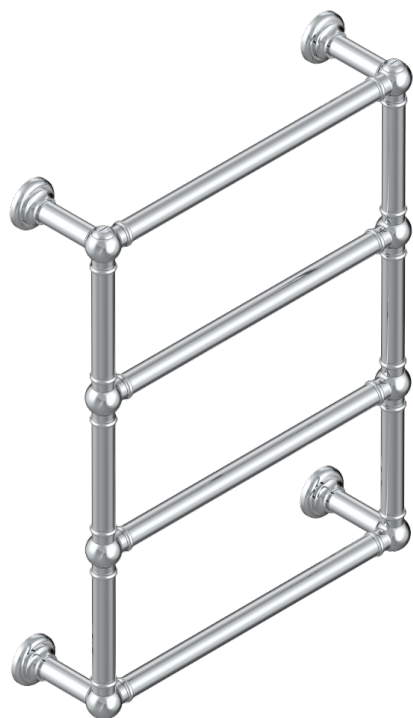

TOWEL WARMER - TRADITIONAL

B6A-TWT4E

Traditional towel warmer, 4 rails, 625 mm x 825 mm, electric

THG[®]
PARIS

69904

02/10/2023

CHARACTERISTIC

- Solid brass body, seamless
- Resistance with thermal auto-regulation
- Installation possible with a wall mounted electric switch or timer (not supplied)
- Non-toxic and recyclable heat transfer fluid
- Hidden wire - standard length 1.20 m - Option 5 m (Class I only) - ref. TWCA5

TECHNICAL SPECS

- Tension (voltage) : 110V ou 230V
- Puissance (power) : 100W
- IPX4
- CE classe 1, 2
- Hauteur minimale au sol (minimum height from the ground) : 60 cm (24")
- Température maximale (maximum temperature) : 60°C (140°F)

AVAILABLE FINITIONS

Blush PVD - H62
Brass color PVD - H49
Gold color PVD - H52
Graphite PVD - H64
Lacquered light bronze - D01
Matt Umber PVD - H67

Matt blush PVD - H60
Matt brass color PVD - H50
Matt chrome - C02
Matt gold - F07
Matt gold color PVD - H53
Matt graphite PVD - H65