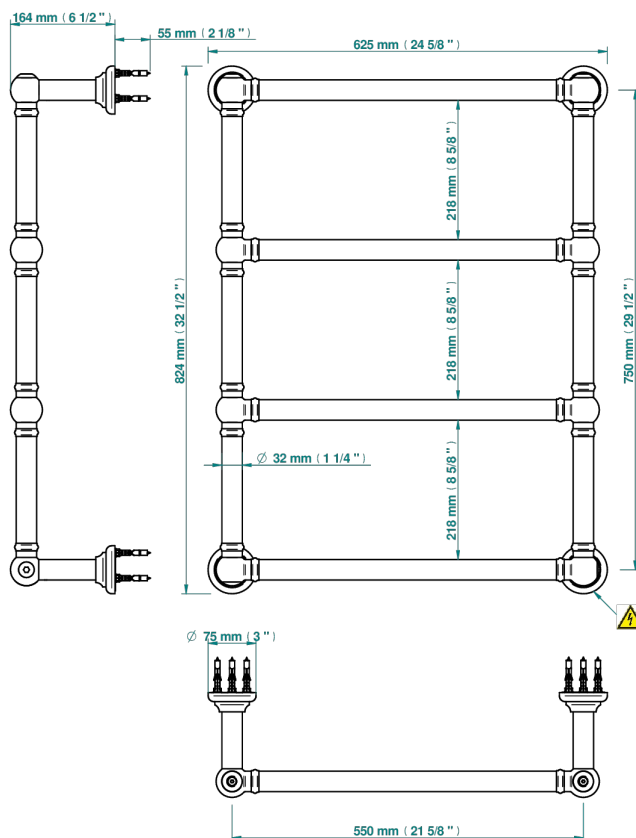

TOWEL WARMER - TRADITIONAL

B6A-TWT4E

Traditional towel warmer, 4 rails, 625 mm x 825 mm, electric

THG[®]
PARIS

69904

02/10/2023

CHARACTERISTIC

- Solid brass body, seamless
- Resistance with thermal auto-regulation
- Installation possible with a wall mounted electric switch or timer (not supplied)
- Non-toxic and recyclable heat transfer fluid
- Hidden wire - standard length 1.20 m - Option 5 m (Class I only) - ref. TWCA5

TECHNICAL SPECS

- Tension (voltage) : 110V ou 230V
- Puissance (power) : 100W
- IPX4
- CE classe 1, 2
- Hauteur minimale au sol (minimum height from the ground) : 60 cm (24")
- Température maximale (maximum temperature) : 60°C (140°F)