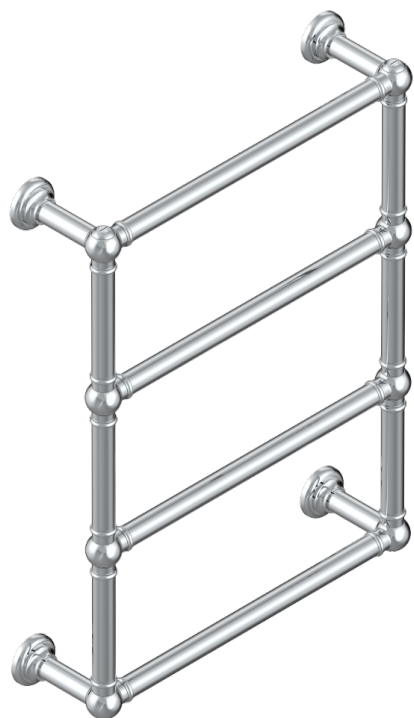

TOWEL WARMER - TRADITIONAL

B6A-TWT4E

Traditional towel warmer, 4 rails, 625 mm x 825 mm, electric

THG[®]
PARIS

69904

02/10/2023

CHARACTERISTIC

- Solid brass body, seamless
- Resistance with thermal auto-regulation
- Installation possible with a wall mounted electric switch or timer (not supplied)
- Non-toxic and recyclable heat transfer fluid
- Hidden wire - standard length 1.20 m - Option 5 m (Class I only) - ref. TWCA5

TECHNICAL SPECS

- Tension (voltage) : 110V ou 230V
- Puissance (power) : 100W
- IPX4
- CE classe 1, 2
- Hauteur minimale au sol (minimum height from the ground) : 60 cm (24")
- Température maximale (maximum temperature) : 60°C (140°F)

AVAILABLE FINITIONS

Blush PVD - H62
Brass color PVD - H49
Gold color PVD - H52
Graphite PVD - H64
Lacquered light bronze - D01
Matt Umber PVD - H67

Matt blush PVD - H60
Matt brass color PVD - H50
Matt chrome - C02
Matt gold - F07
Matt gold color PVD - H53
Matt graphite PVD - H65