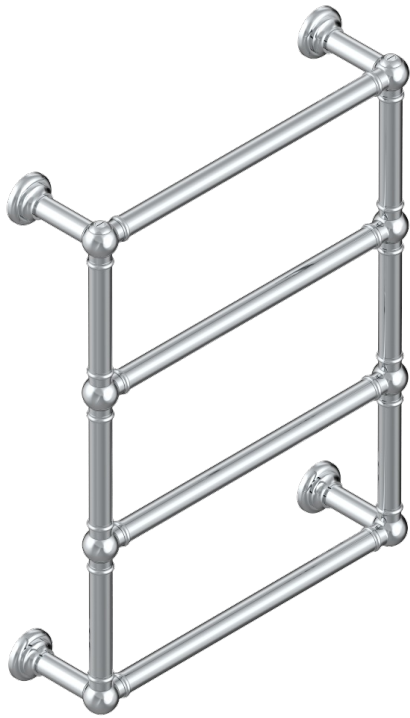

TOWEL WARMER - TRADITIONAL

B6A-TWT4E

Traditional towel warmer, 4 rails, 625 mm x 825 mm, electric

THG[®]
PARIS

CHARACTERISTIC

- Solid brass body, seamless
- Resistance with thermal auto-regulation
- Installation possible with a wall mounted electric switch or timer (not supplied)
- Non-toxic and recyclable heat transfer fluid
- Hidden wire - standard length 1.20 m - Option 5 m (Class I only) - ref. TWCA5

TECHNICAL SPECS

- Tension (voltage) : 110V ou 230V
- Puissance (power) : 100W
- IPX4
- CE classe 1, 2
- Hauteur minimale au sol (minimum height from the ground) : 60 cm (24")
- Température maximale (maximum temperature) : 60°C (140°F)

AVAILABLE FINITIONS

Blush PVD - H62
Brass color PVD - H49
Gold color PVD - H52
Graphite PVD - H64
Lacquered light bronze - D01
Matt Umber PVD - H67

Matt blush PVD - H60
Matt brass color PVD - H50
Matt chrome - C02
Matt gold - F07
Matt gold color PVD - H53
Matt graphite PVD - H65