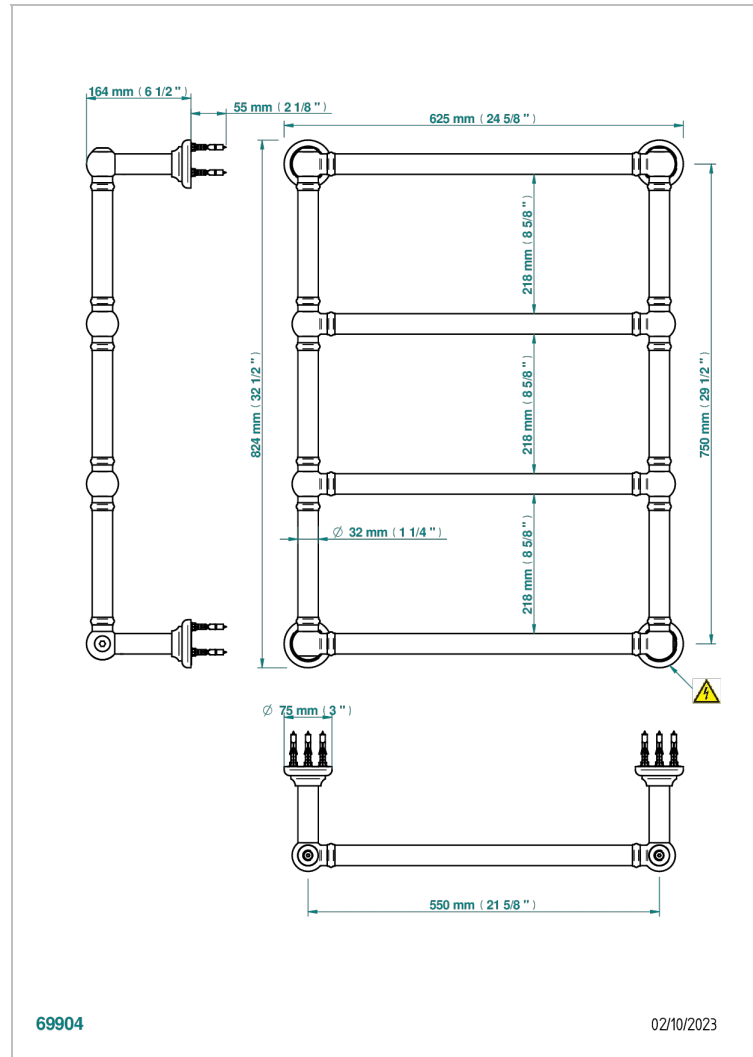

TOWEL WARMER - TRADITIONAL

B6A-TWT4E

Traditional towel warmer, 4 rails, 625 mm x 825 mm, electric

THG[®]
PARIS

CHARACTERISTIC

- Solid brass body, seamless
- Resistance with thermal auto-regulation
- Installation possible with a wall mounted electric switch or timer (not supplied)
- Non-toxic and recyclable heat transfer fluid
- Hidden wire - standard length 1.20 m - Option 5 m (Class I only) - ref. TWCA5

TECHNICAL SPECS

- Tension (voltage) : 110V ou 230V
- Puissance (power) : 100W
- IPX4
- CE classe 1, 2
- Hauteur minimale au sol (minimum height from the ground) : 60 cm (24")
- Température maximale (maximum temperature) : 60°C (140°F)