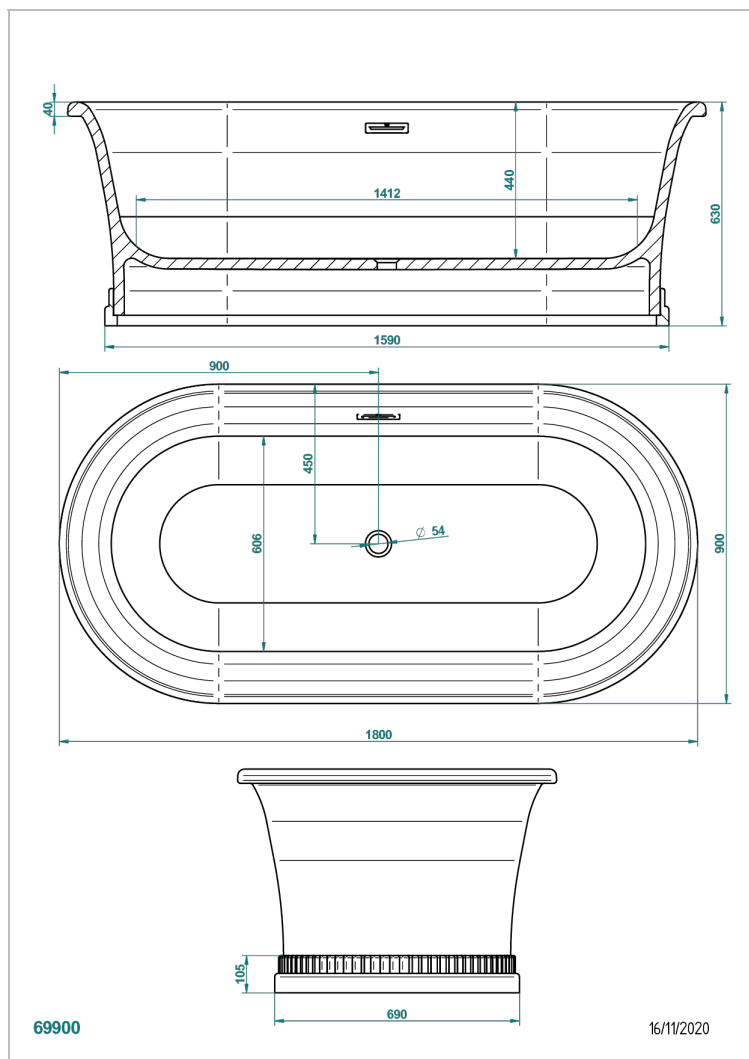

# FREE STANDING BATHTUB

B11-B693

Honore bathtub 180 x 90 x 63 cm, on decorated base, free standing, delivered with a chrome coverplate for overflow supplied without drain

## CHARACTERISTIC

- Free standing bathtub
- Honore bathtub 180 x 90 x 63 cm, on decorated base, free standing, delivered with a chrome coverplate for overflow supplied without drain

## RELATED SKU'S

- Ref. G00-305/H Complete manual click drain