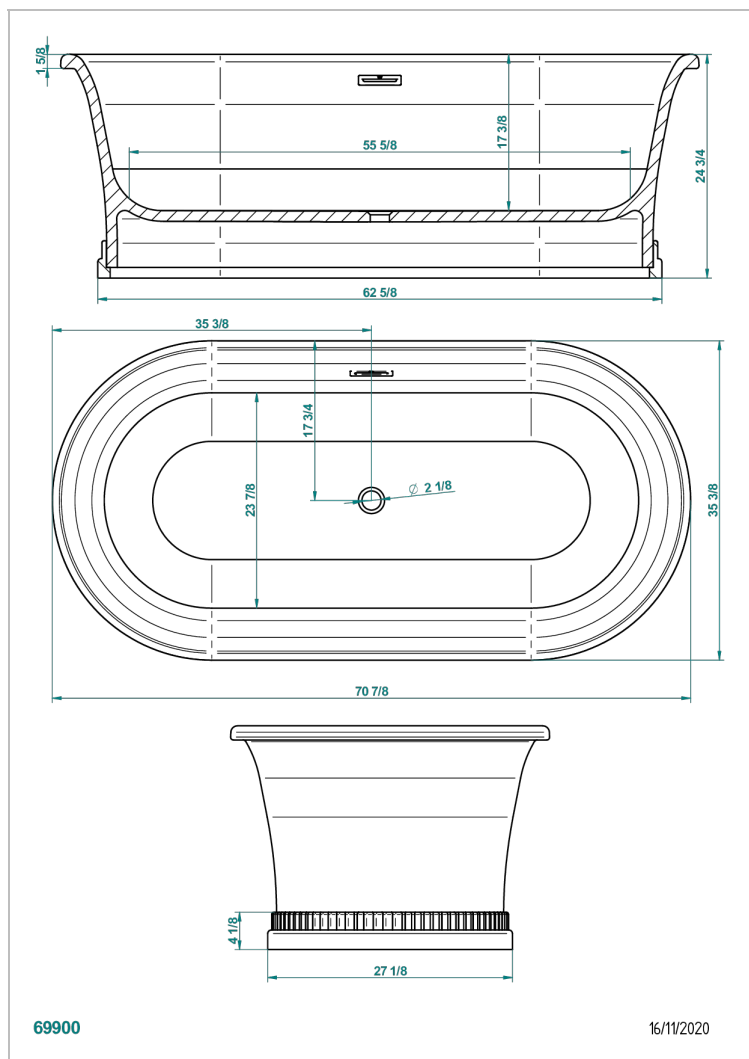

# FREE STANDING BATHTUB

B11-B693

Honore bathtub 180 x 90 x 63 cm, on decorated base, free standing, delivered with a chrome coverplate for overflow supplied without drain

## CHARACTERISTIC

- Free standing bathtub
- Honore bathtub 180 x 90 x 63 cm, on decorated base, free standing, delivered with a chrome coverplate for overflow supplied without drain

## RELATED SKU'S

- Ref. G00-305/H Complete manual click drain