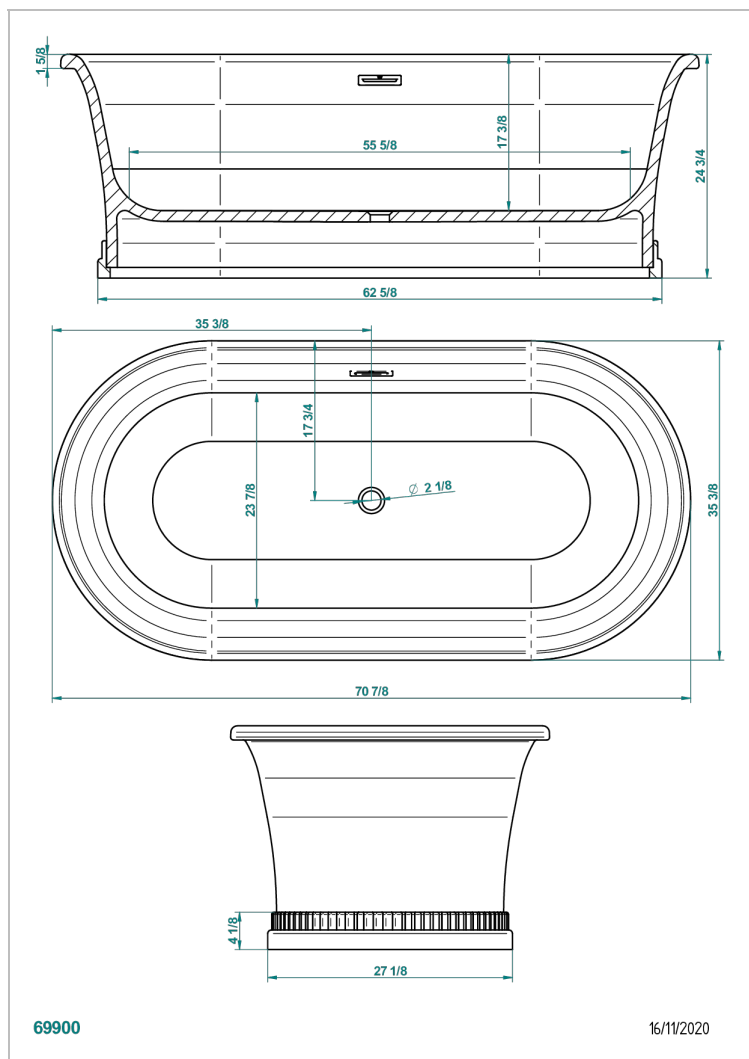

# FREE STANDING BATHTUB

B11-B693

Honore bathtub 180 x 90 x 63 cm, on decorated base, free standing , delivered with a chrome coverplate for overflow supplied without waste

## CHARACTERISTIC

- Free standing bathtub
- Honore bathtub 180 x 90 x 63 cm, on decorated base, free standing , delivered with a chrome coverplate for overflow supplied without waste

## RELATED SKU'S

- Ref. G00-305/H Complete manual bath click waste