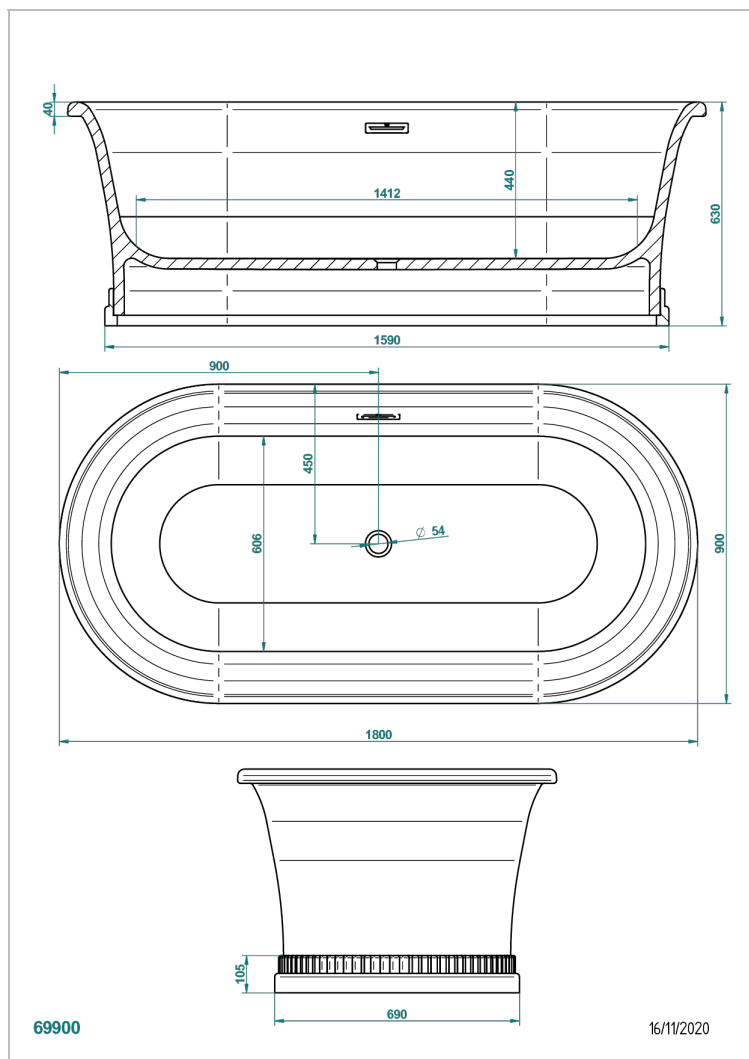

FREE STANDING BATHTUB

B11-B693

Honore bathtub 180 x 90 x 63 cm, on decorated base, free standing , delivered with a chrome coverplate for overflow supplied without waste

CHARACTERISTIC

- Free standing bathtub
- Honore bathtub 180 x 90 x 63 cm, on decorated base, free standing , delivered with a chrome coverplate for overflow supplied without waste

RELATED SKU'S

- Ref. G00-305/H Complete manual bath click waste

AVAILABLE FINITIONS

Glossy RAL inside and outside - KA1
Glossy white - AS1
Matt white - AS2
Outside RAL matt, inside matt white - JA6
Outside glossy RAL, inside glossy white - JA5
Oxyded metallization bronze, matt white inside - FA2