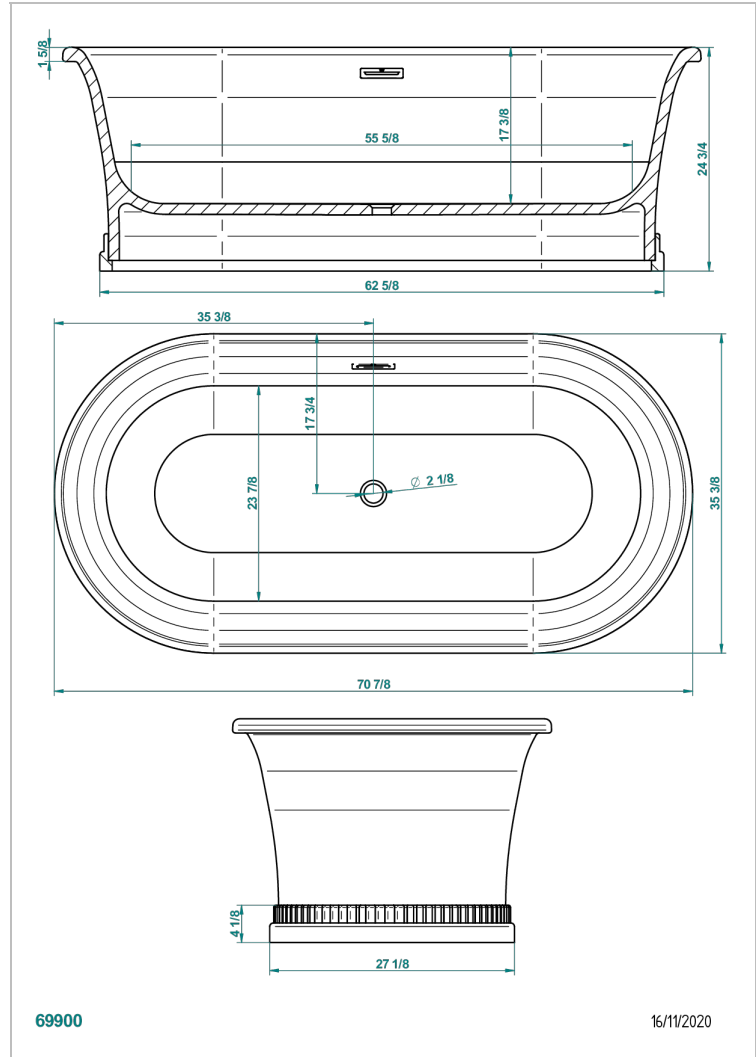

FREE STANDING BATHTUB

B11-B693

Honore bathtub 180 x 90 x 63 cm, on decorated base, free standing , delivered with a chrome coverplate for overflow supplied without waste

THG[®]
PARIS

CHARACTERISTIC

- Free standing bathtub
- Honore bathtub 180 x 90 x 63 cm, on decorated base, free standing , delivered with a chrome coverplate for overflow supplied without waste

RELATED SKU'S

- Ref. G00-305/H Complete manual bath click waste

AVAILABLE FINITIONS

- Glossy RAL inside and outside - KA1
- Glossy white - AS1
- Matt white - AS2
- Outside RAL matt, inside matt white - JA6
- Outside glossy RAL, inside glossy white - JA5
- Oxyded metallization bronze, matt white inside - FA2