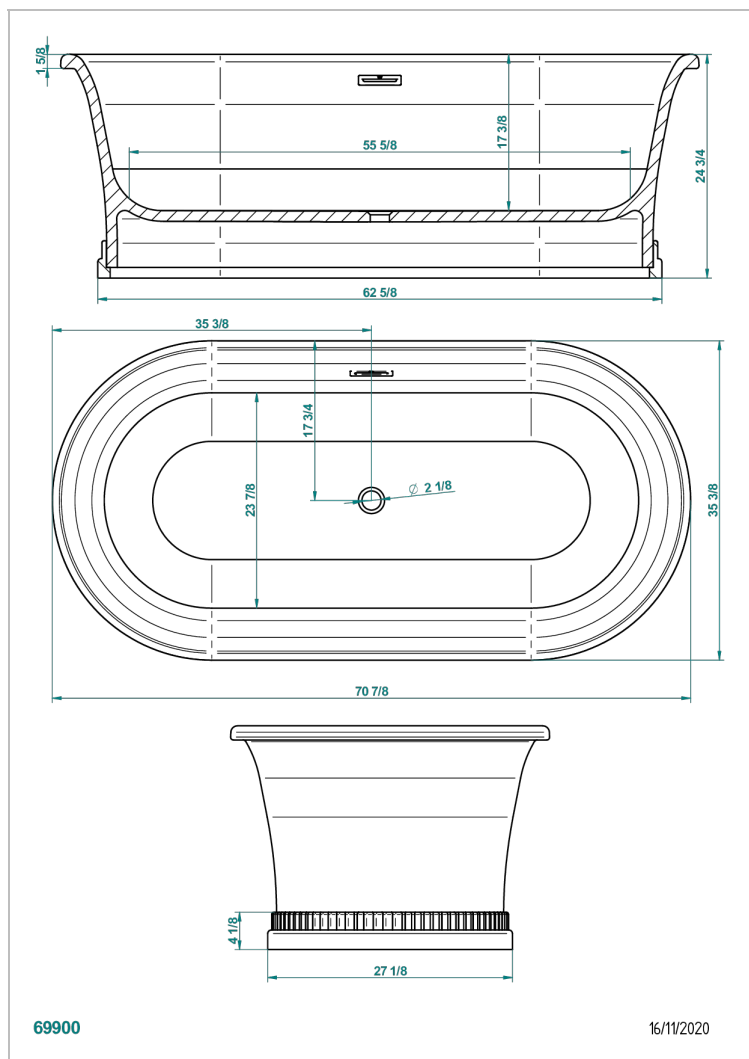

FREE STANDING BATHTUB

B11-B693

HONORE bathtub 180 x 90 x 63 cm, on decorated base, free standing , delivered with a chrome coverplate for overflow supplied without waste

特色

- Free standing bathtub
- HONORE bathtub 180 x 90 x 63 cm, on decorated base, free standing , delivered with a chrome coverplate for overflow supplied without waste

相关的SKU

- Ref. G00-305/H 键入式浴缸手动下水器，带下水管和塞子

可选饰面

Glossy RAL inside and outside - KA1
Outside RAL matt, inside matt white - JA6
Outside glossy RAL, inside glossy white - JA5
亮白色 - AS1
哑白色 - AS2
裙边氧化铜色，缸内哑白色 - FA2

裙边氧化锡色，缸内哑白色 - FA4
裙边金属铜色带纹路，缸内哑白色 - EA2